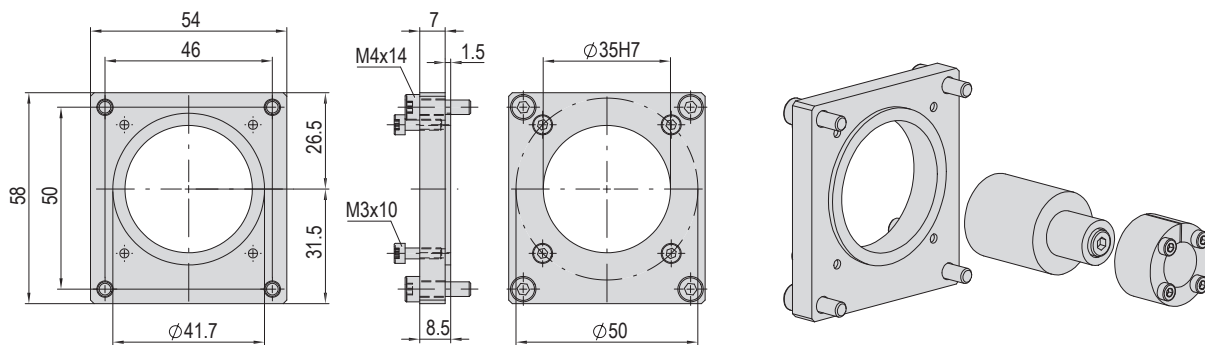

## Anbauset 042-PEZ-52

Order number

50467366

Net weight

0.1 kg

**Included in the delivery**  
(Catalogue HT accessories)

- 4x Mounting screw M3x10
- 4x Mounting screw M4x14