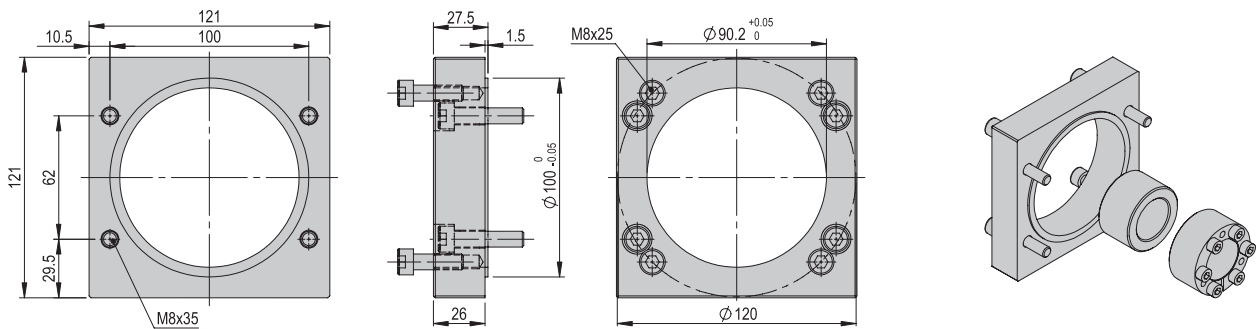

Mounting kit 100-PEZ-100/PDZ-200

Order number

50254004

Net weight

1 kg

Included in the delivery
(Catalogue HT accessories)

- 4x Mounting screw M8x25
- 4x Mounting screw M8x35