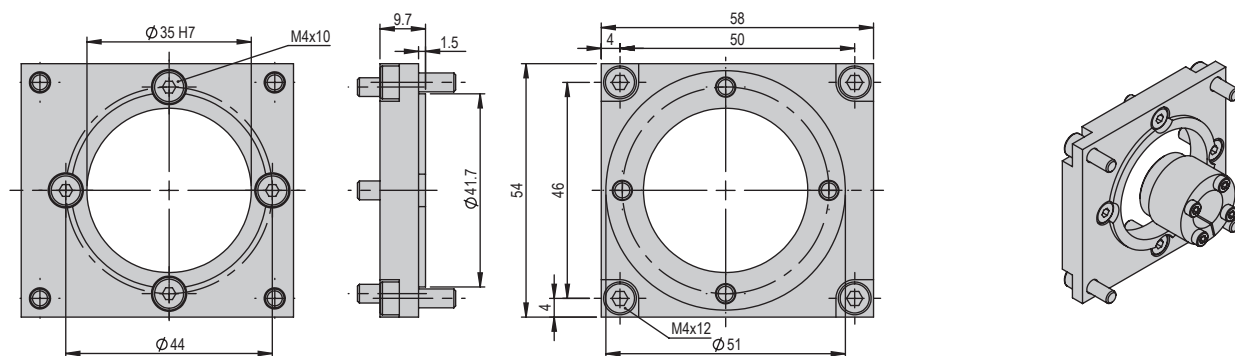

Mounting set 050-PEZ-52

Order number

50396325

Net weight

0.1 kg

Included in the delivery
(Catalogue HT accessories)

- 4x Mounting screw M4x10
- 4x Mounting screw M4x12