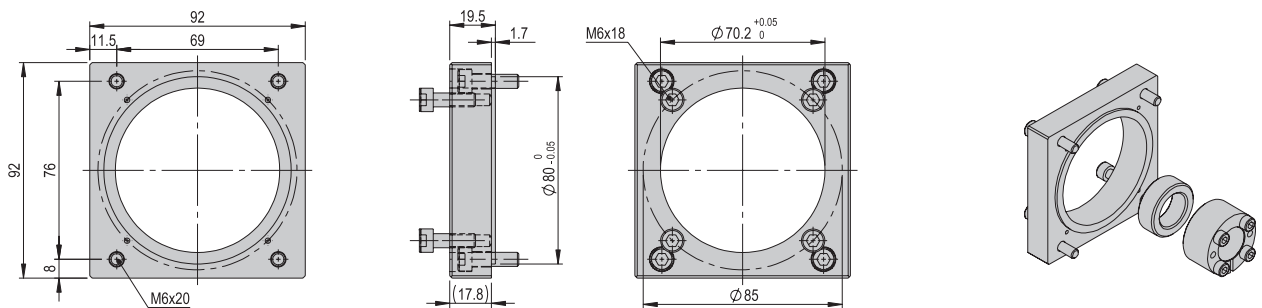

Mounting kit 075-PEZ-80/PDZ-160/LTM

Order number

50254000

Net weight

0.4 kg

Included in the delivery
(Catalogue HT accessories)

- 4x Mounting screw M6x18
- 4x Mounting screw M6x20