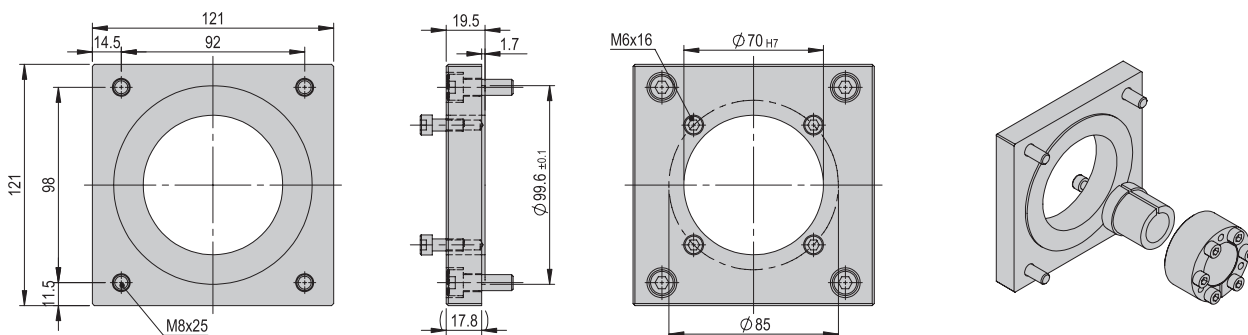

Mounting kit 075-PEZ-100/PDZ-200

Order number

50254003

Net weight

1 kg

Included in the delivery

(Catalogue HT accessories)

- 4x Mounting screw M6x16
- 4x Mounting screw M8x25