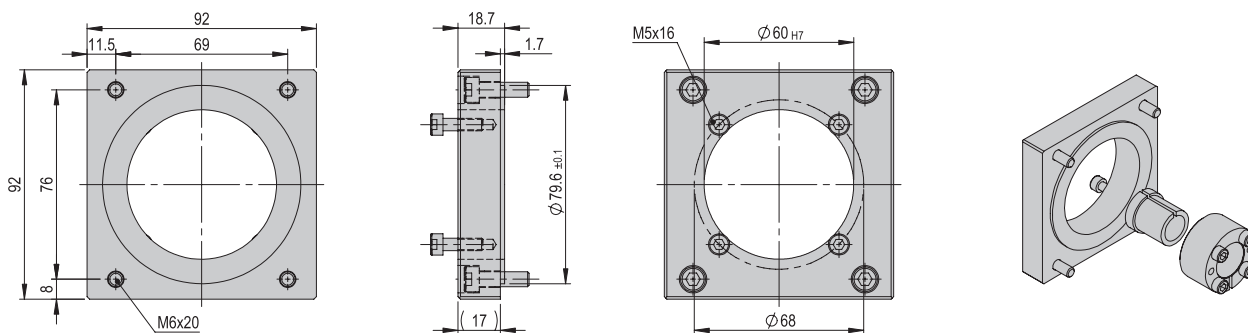

Mounting kit 060-PEZ-80/PDZ-160

Order number

50253999

Net weight

0.5 kg

Included in the delivery
(Catalogue HT accessories)

- 4x Mounting screw M5x16
- 4x Mounting screw M6x20