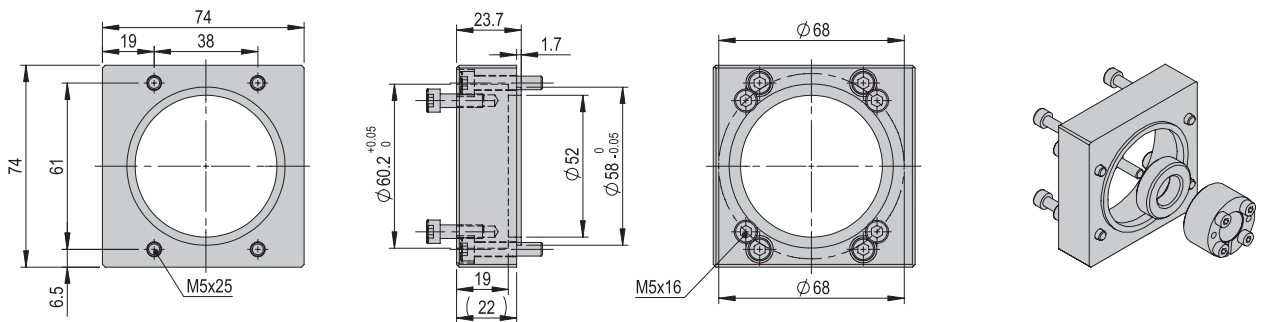

Mounting kit 060-PEZ-65/PDZ-128

Order number

50253996

Net weight

0.3 kg

Included in the delivery
(Catalogue HT accessories)

- 4x Mounting screw M5x16
- 4x Mounting screw M5x25