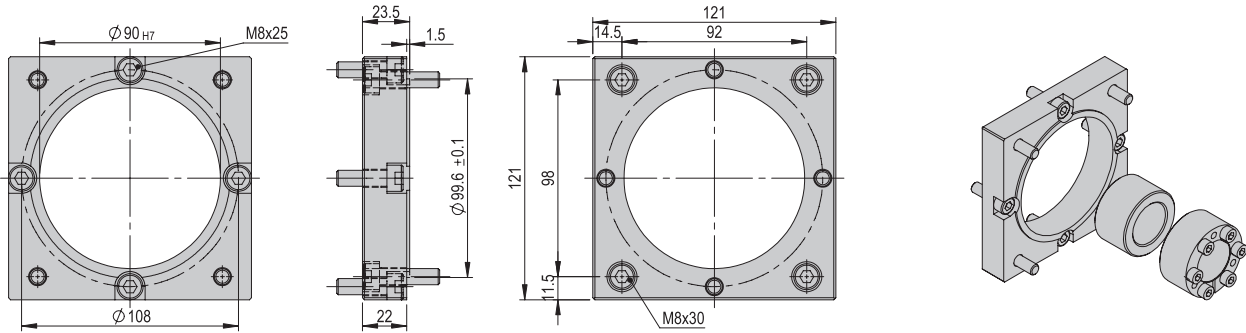

# Mounting sets

Mounting kit 120-PEZ-100/PDZ-200

Order number

50254002

Net weight

0.9 kg

**Included in the delivery**  
(Catalogue HT accessories)

- 4x Mounting screw M8x25
- 4x Mounting screw M8x30