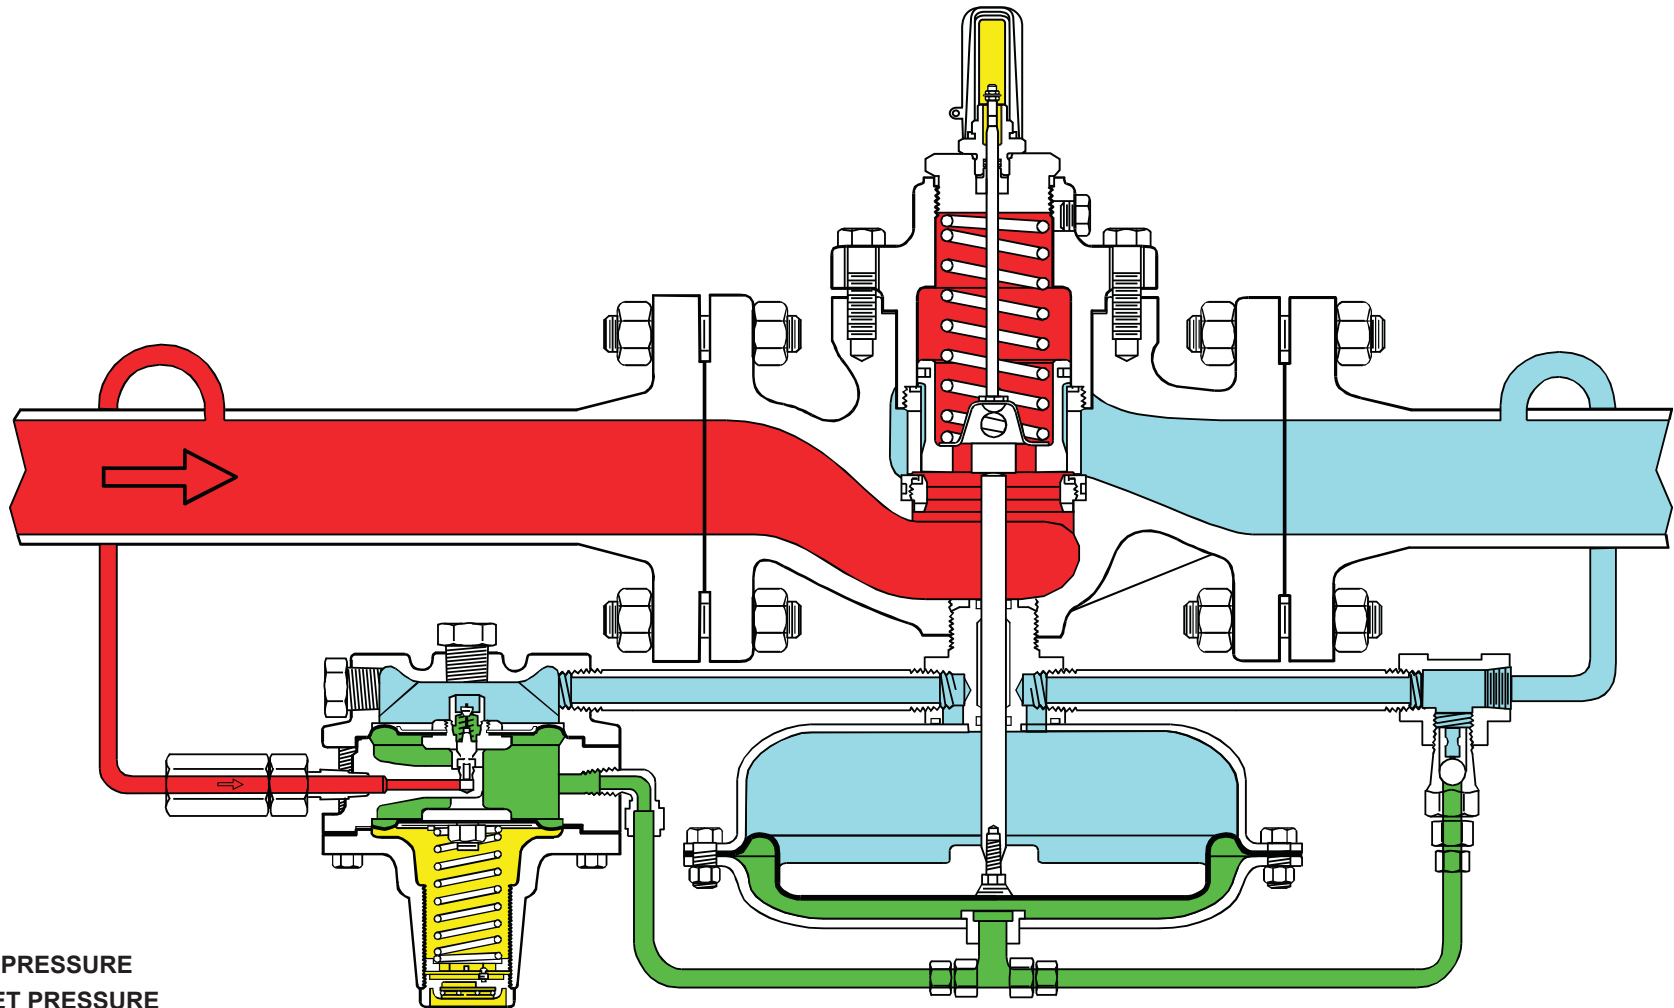

Type 1098-EGR-61LD

- INLET PRESSURE
- OUTLET PRESSURE
- LOADING PRESSURE
- ATMOSPHERIC PRESSURE

A6641