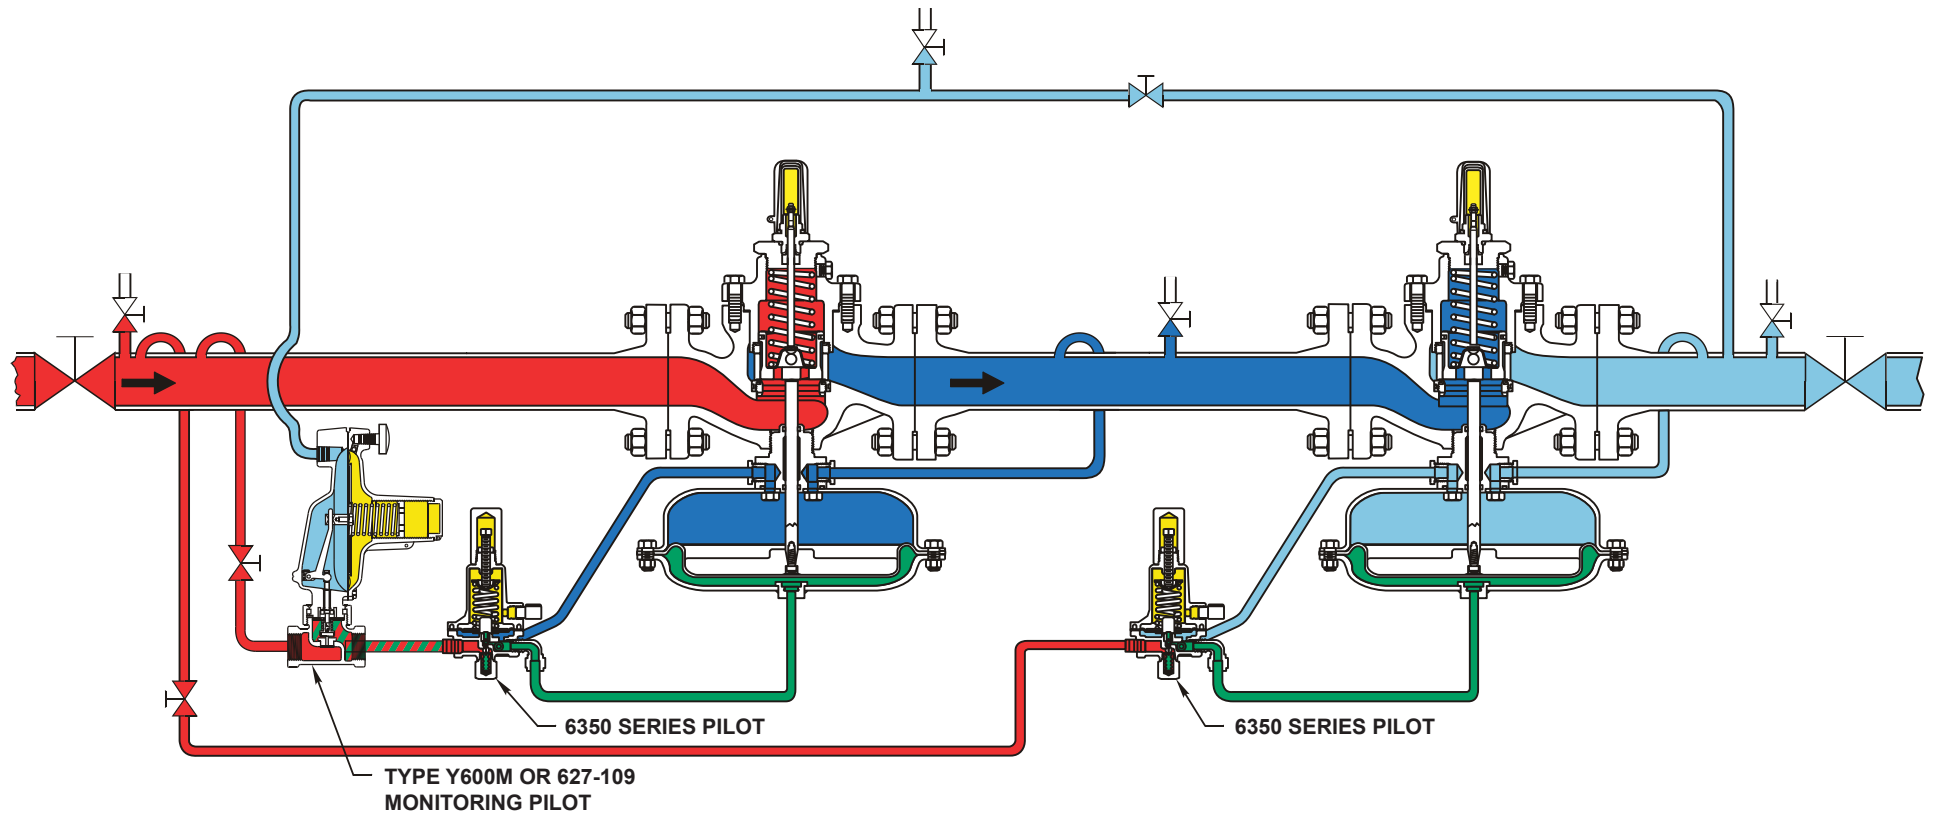

1098-EGR Working Monitor

- INLET PRESSURE
- OUTLET PRESSURE
- LOADING PRESSURE
- ATMOSPHERIC PRESSURE
- INTERMEDIATE PRESSURE

A6788