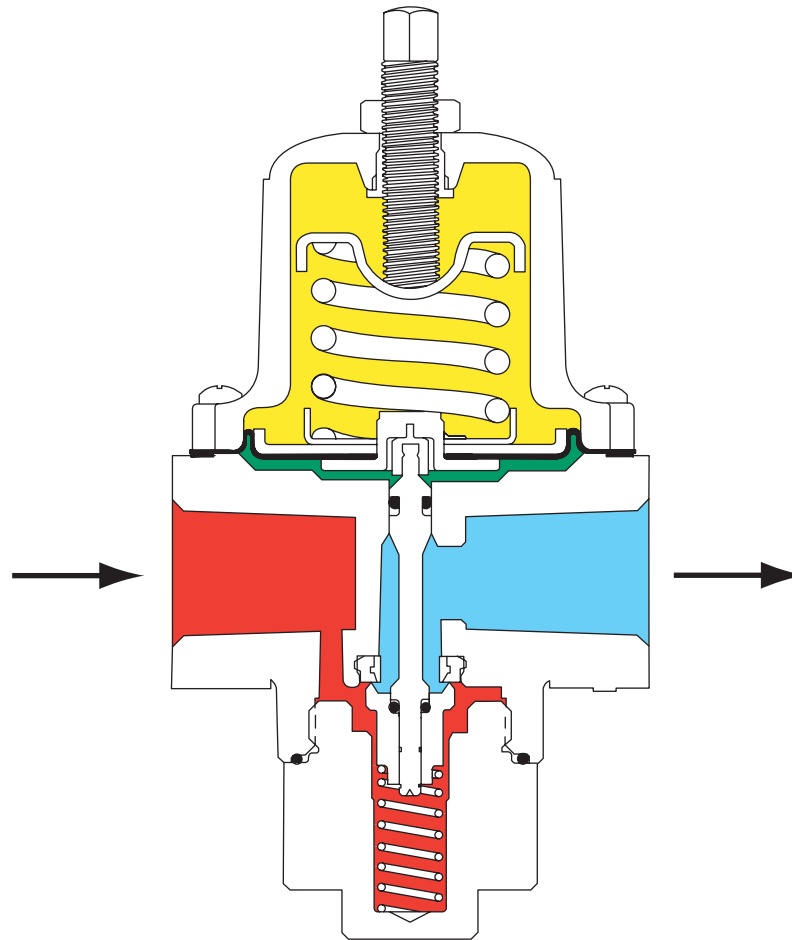

# Type 167D Two-Way Switching Valve

- INLET PRESSURE
- OUTLET PRESSURE
- ATMOSPHERIC PRESSURE
- LOADING PRESSURE