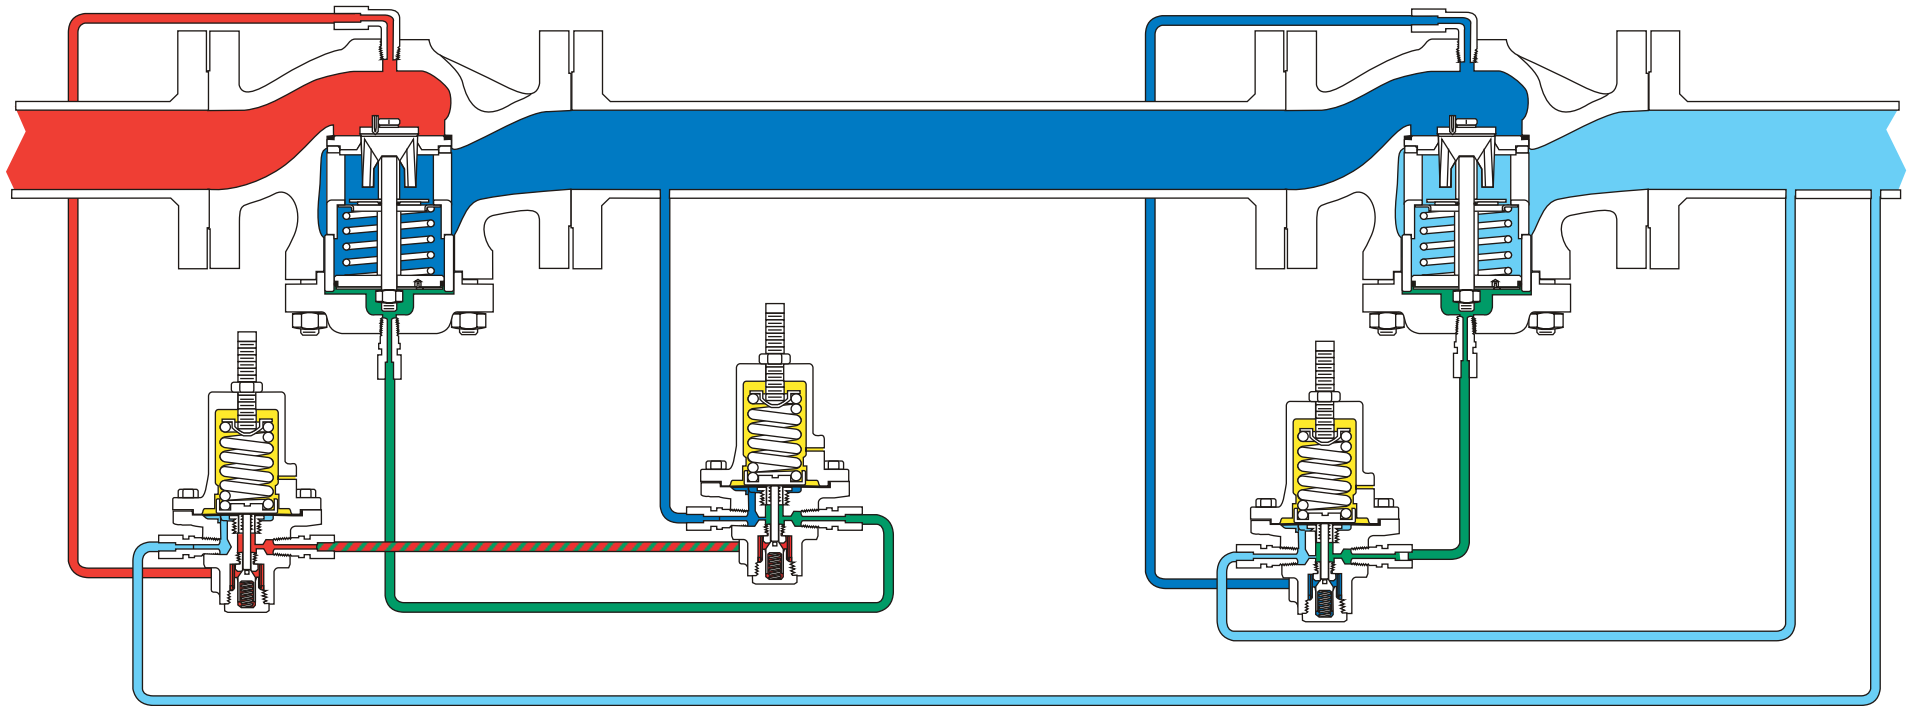

Type 92S Safety Override System 2-1/2, 3, and 4-inch Body Sizes

- INLET PRESSURE
- OUTLET PRESSURE
- ATMOSPHERIC PRESSURE
- LOADING PRESSURE
- INTERMEDIATE PRESSURE