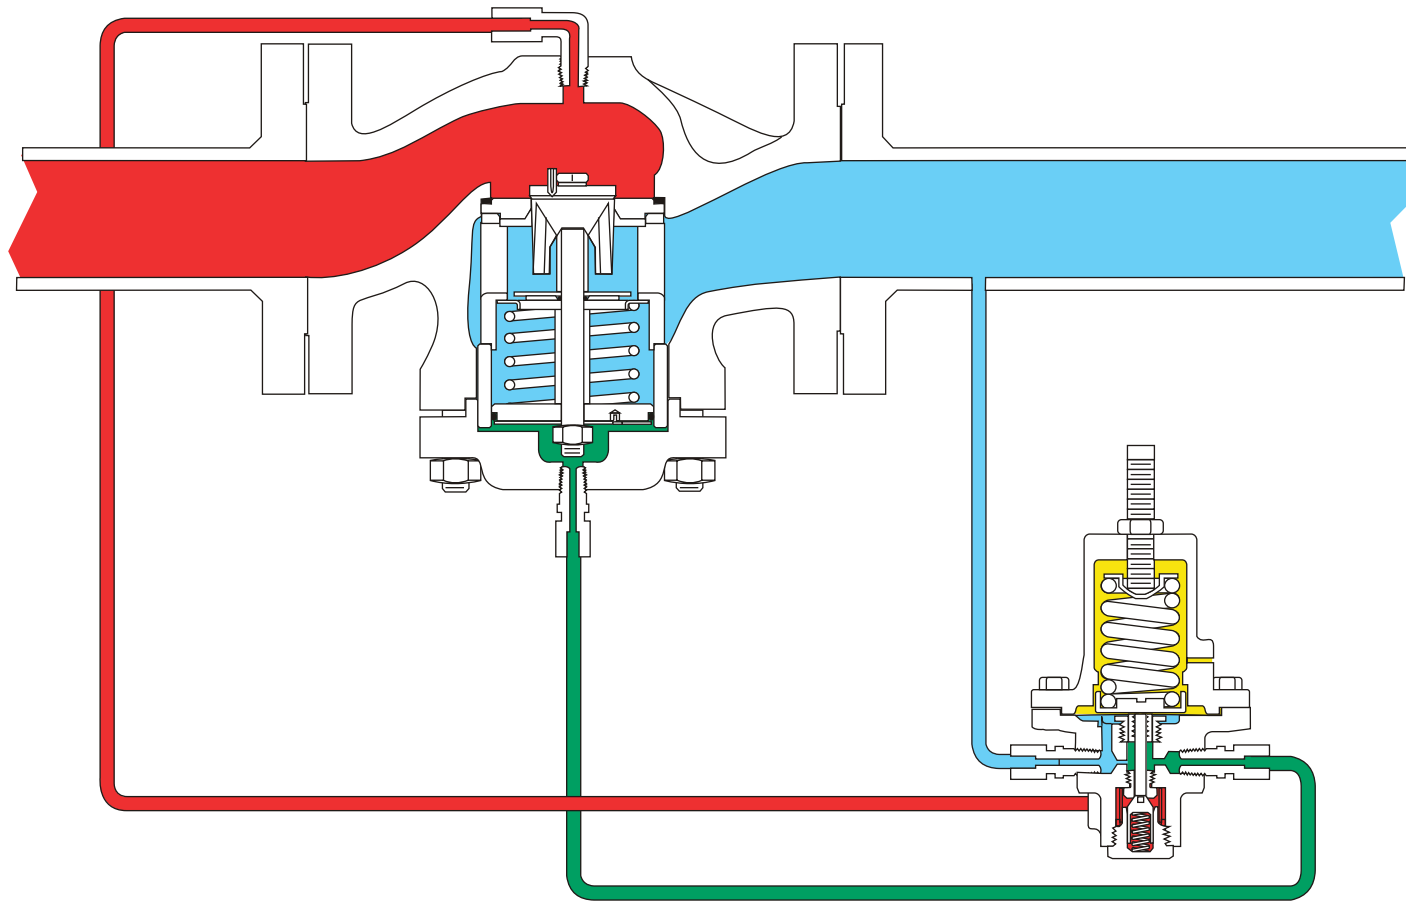

Type 92S 2-1/2 thru 6 x 4-Inch (DN 65 thru 150 x 100)

- INLET PRESSURE
- OUTLET PRESSURE
- ATMOSPHERIC PRESSURE
- LOADING PRESSURE