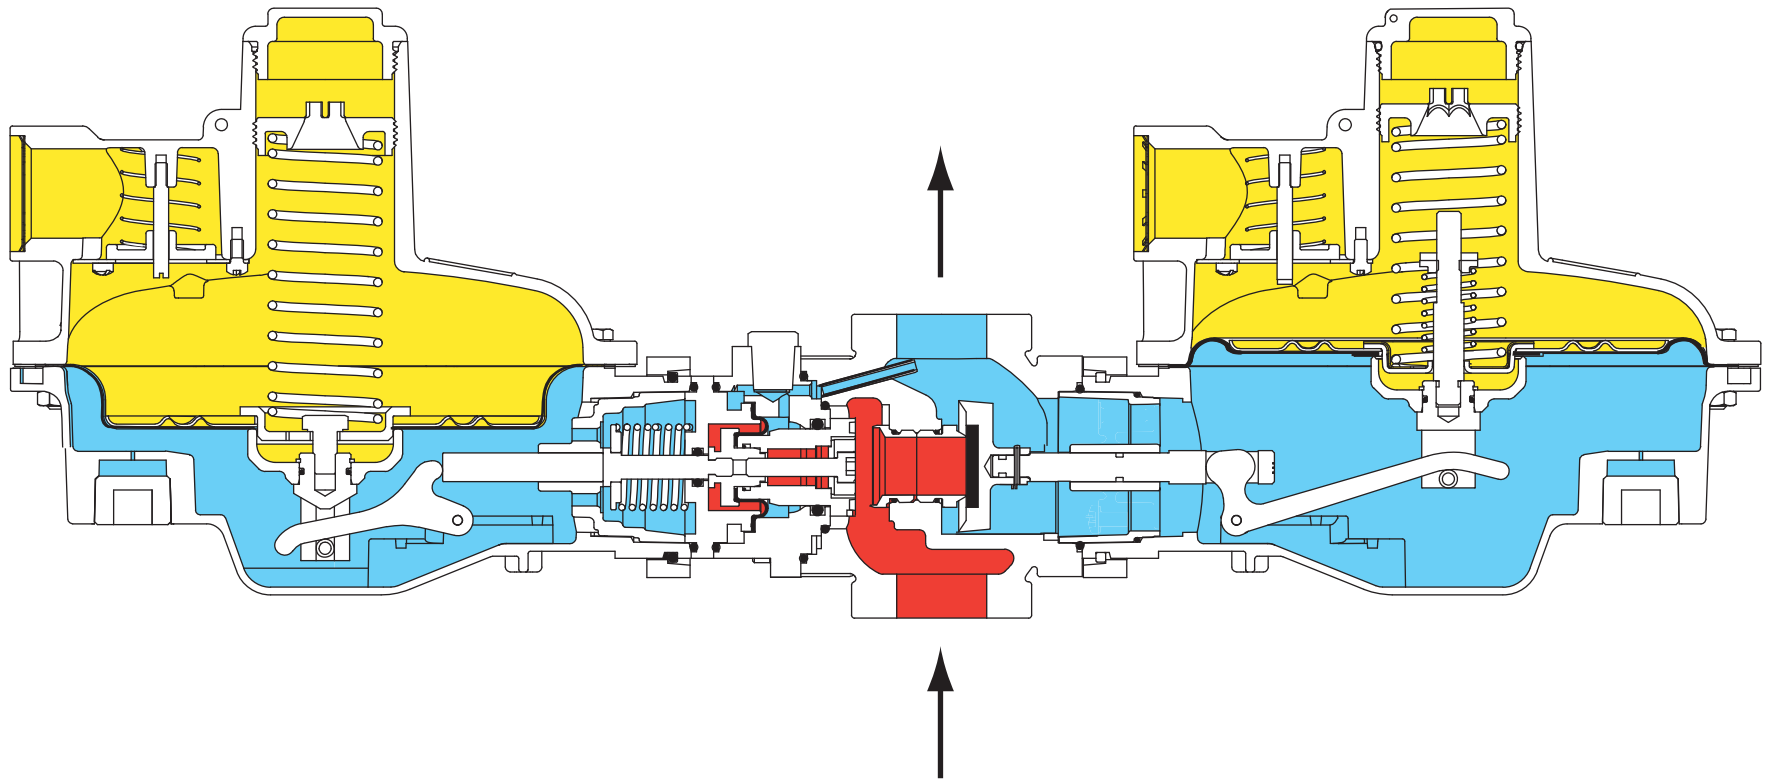

Type CS403IT with True-Monitor™, Internal Pressure Registration, and Token Relief

INLET PRESSURE
OUTLET PRESSURE
ATMOSPHERIC PRESSURE