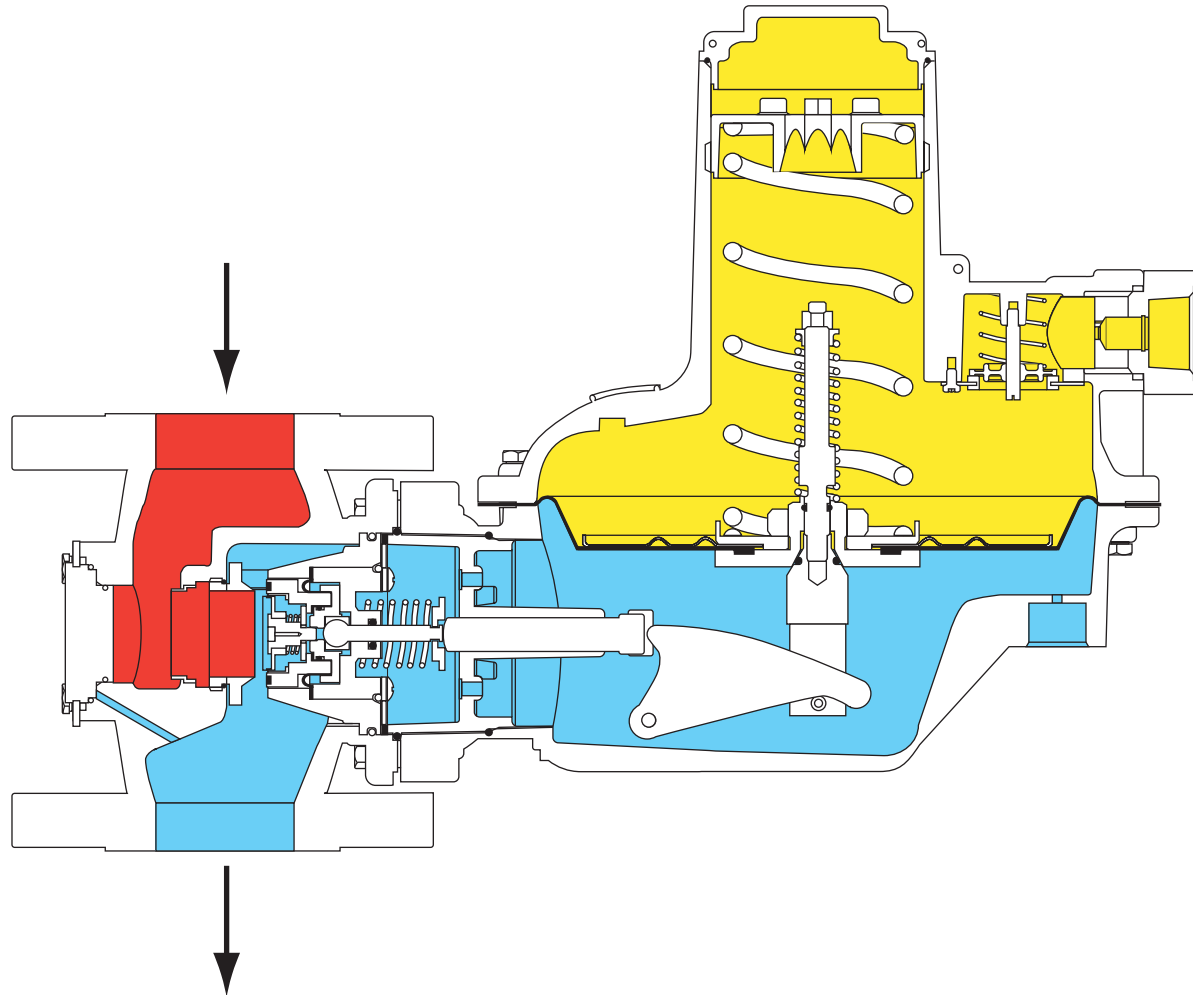

# Type CSB700FET with External Pressure Registration, Token Relief

- INLET PRESSURE
- OUTLET PRESSURE
- ATMOSPHERIC PRESSURE