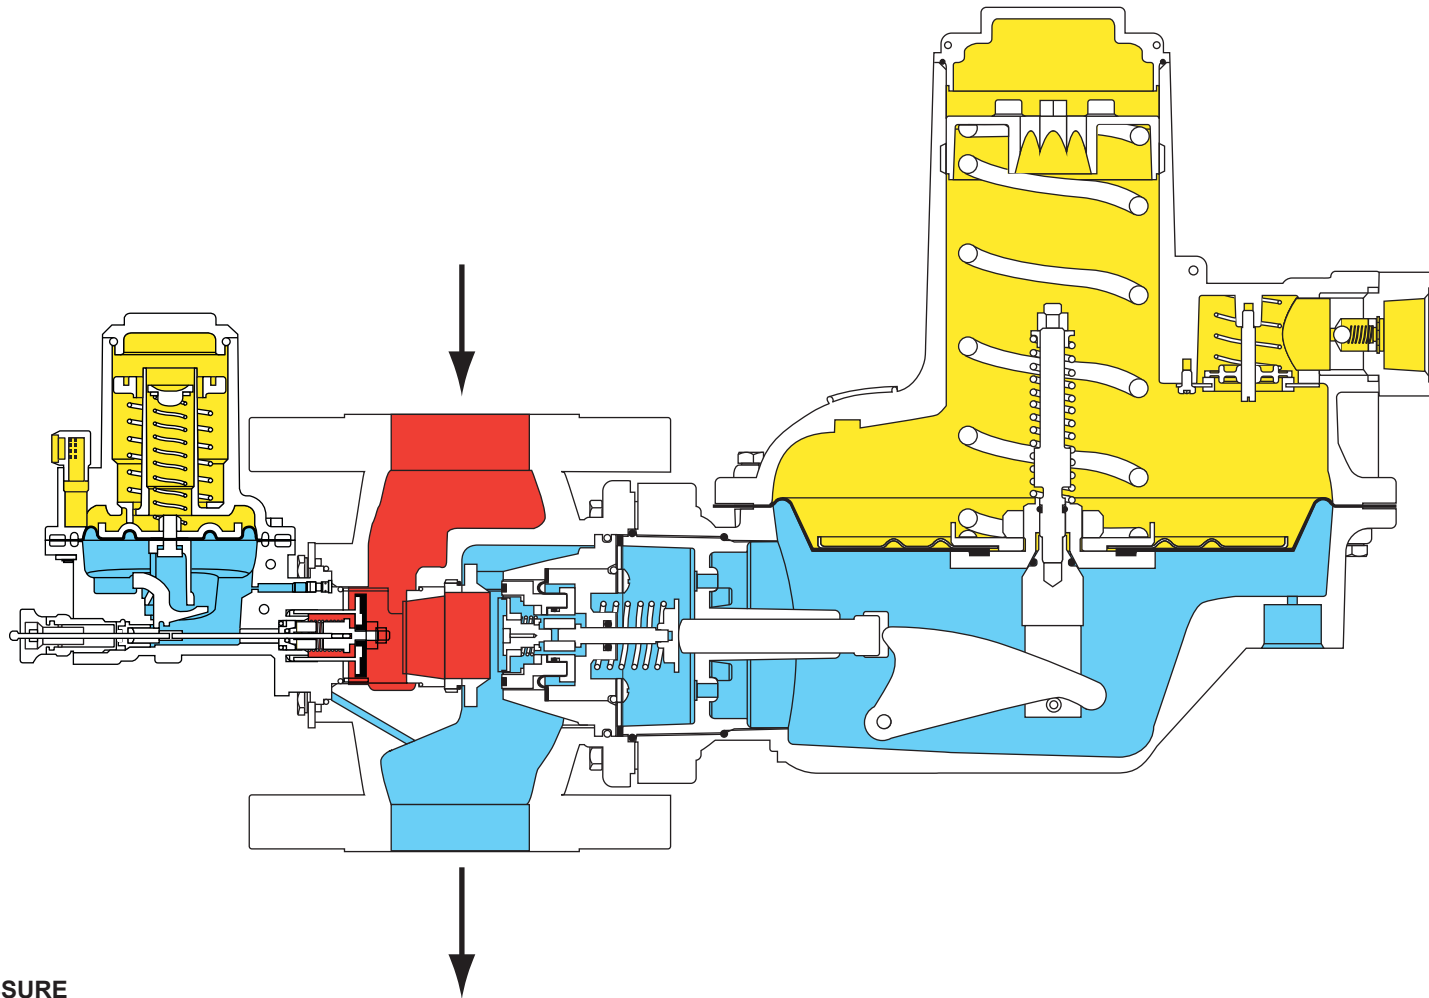

# Type CSB704ET with Slam-shut Module, External Pressure Registration, Token Relief

M1289