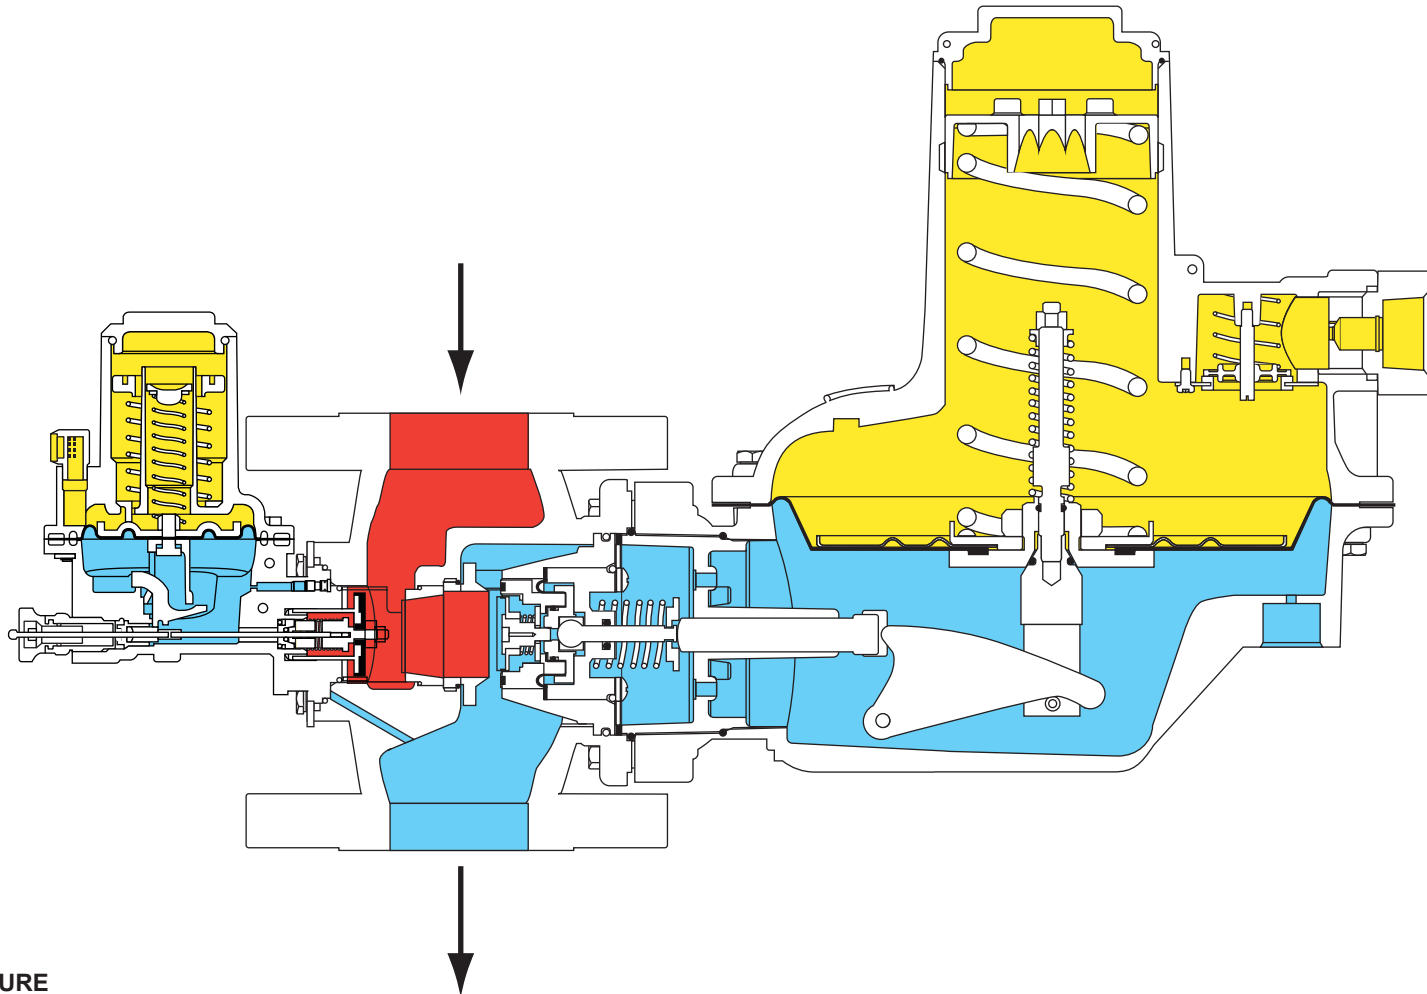

# Type CSB704FET with Slam-shut Module, External Pressure Registration, Token Relief

- INLET PRESSURE
- OUTLET PRESSURE
- ATMOSPHERIC PRESSURE

M1291