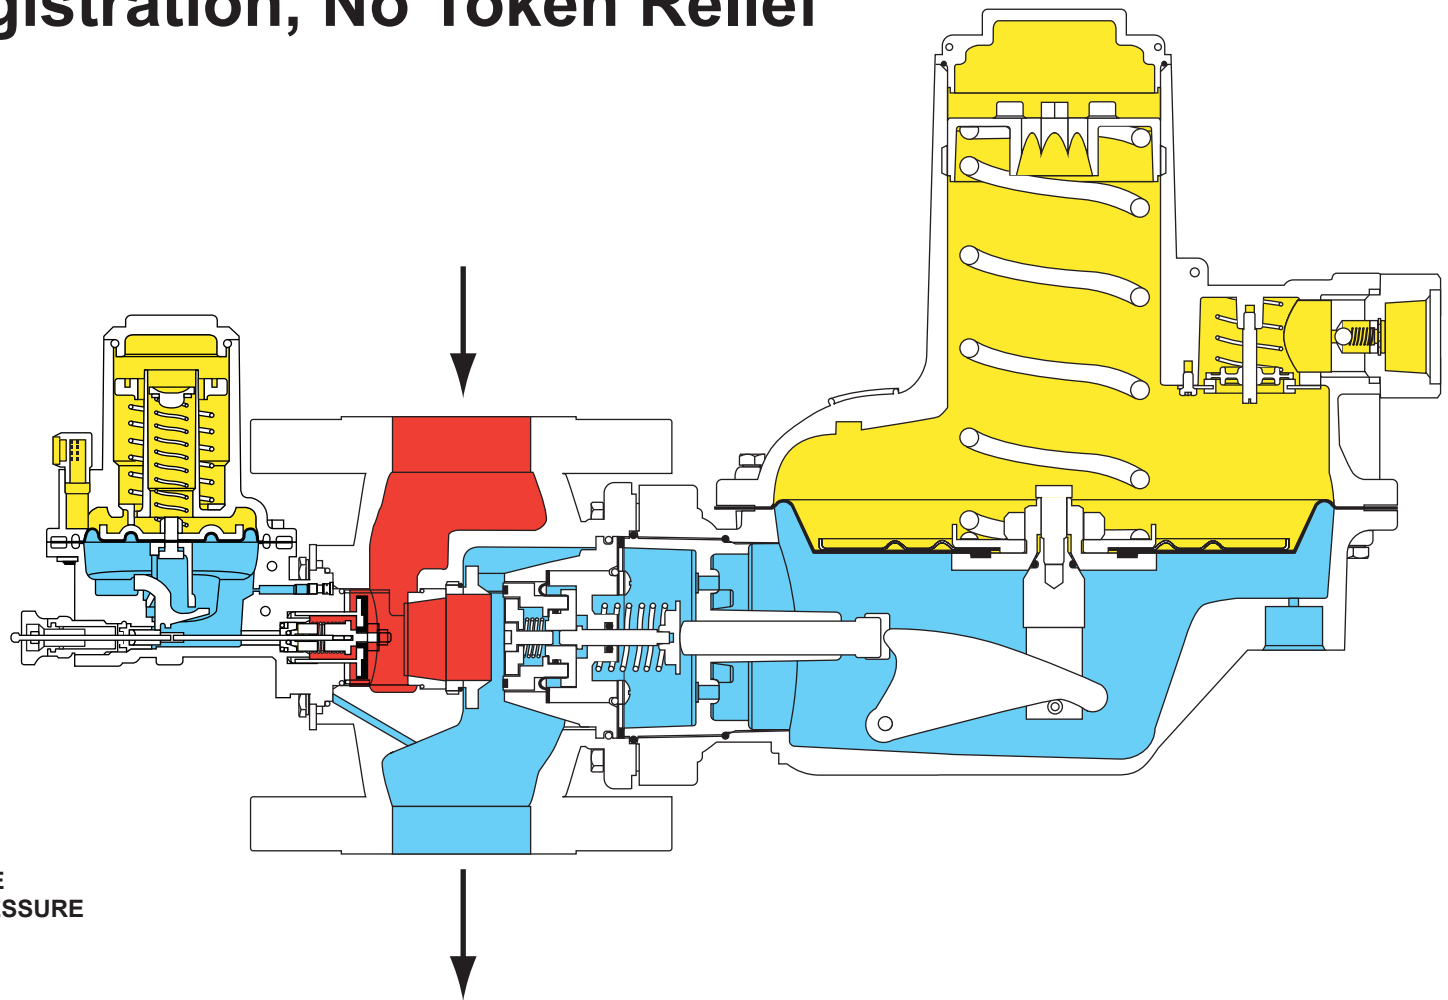

Type CSB724/CSB724FEN with Slam-shut Module, External Pressure Registration, No Token Relief

- INLET PRESSURE
- OUTLET PRESSURE
- ATMOSPHERIC PRESSURE

M1294