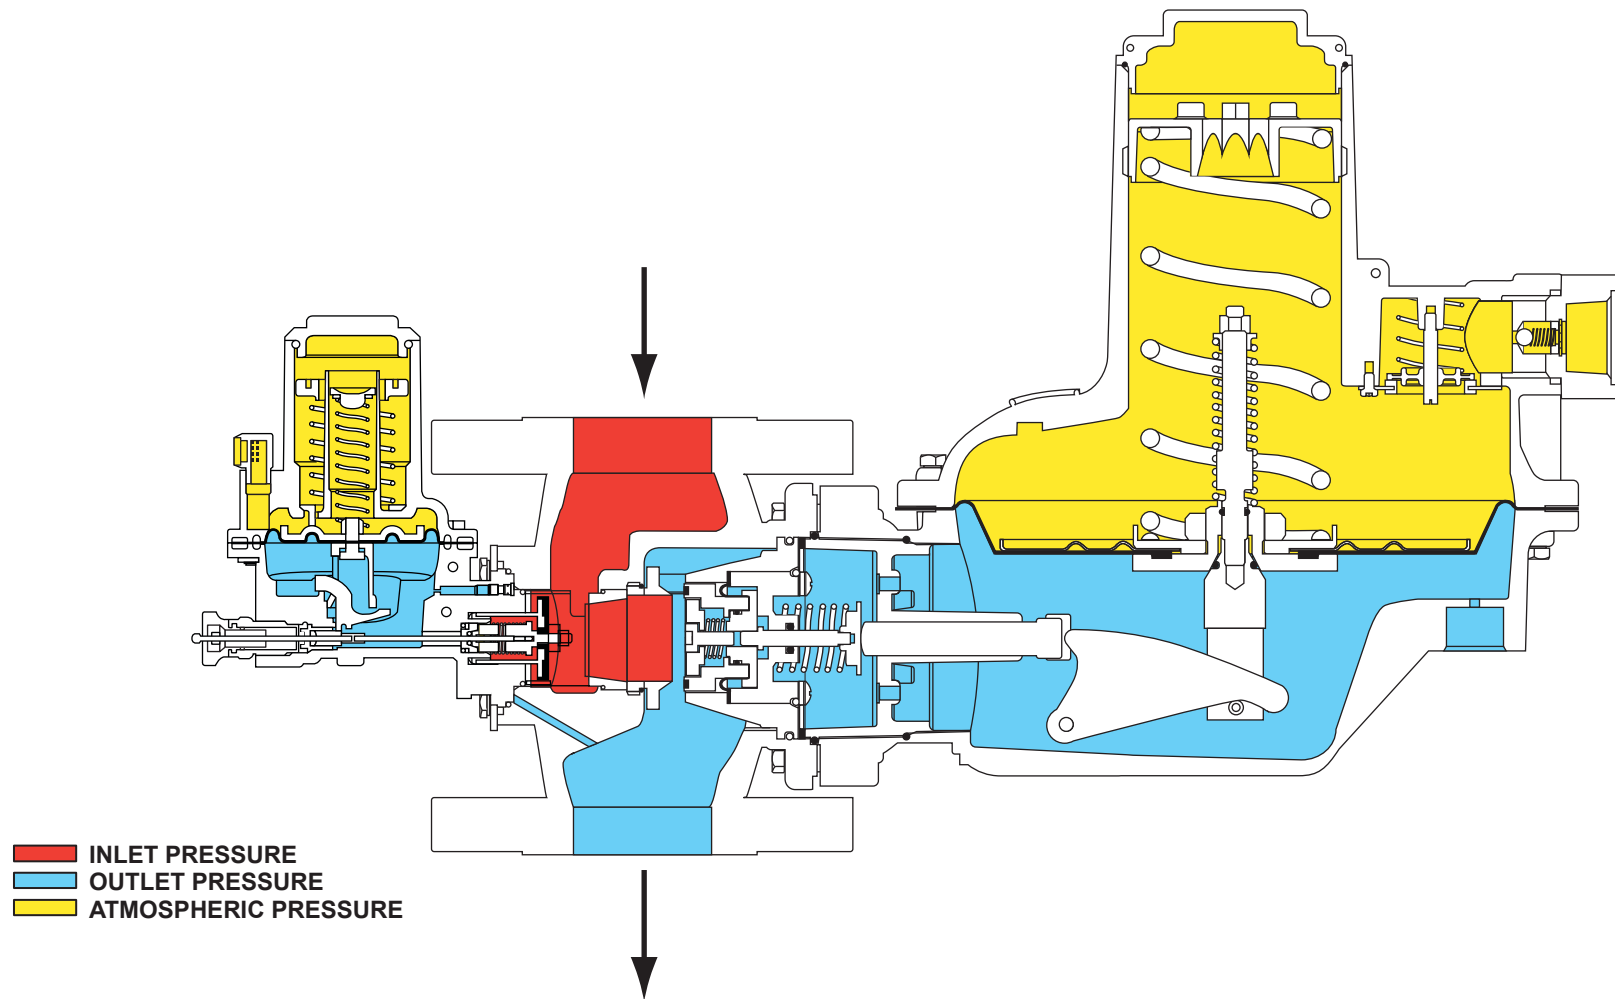

# Type CSB724ET with Slam-shut Module, External Pressure Registration, Token Relief

M1295