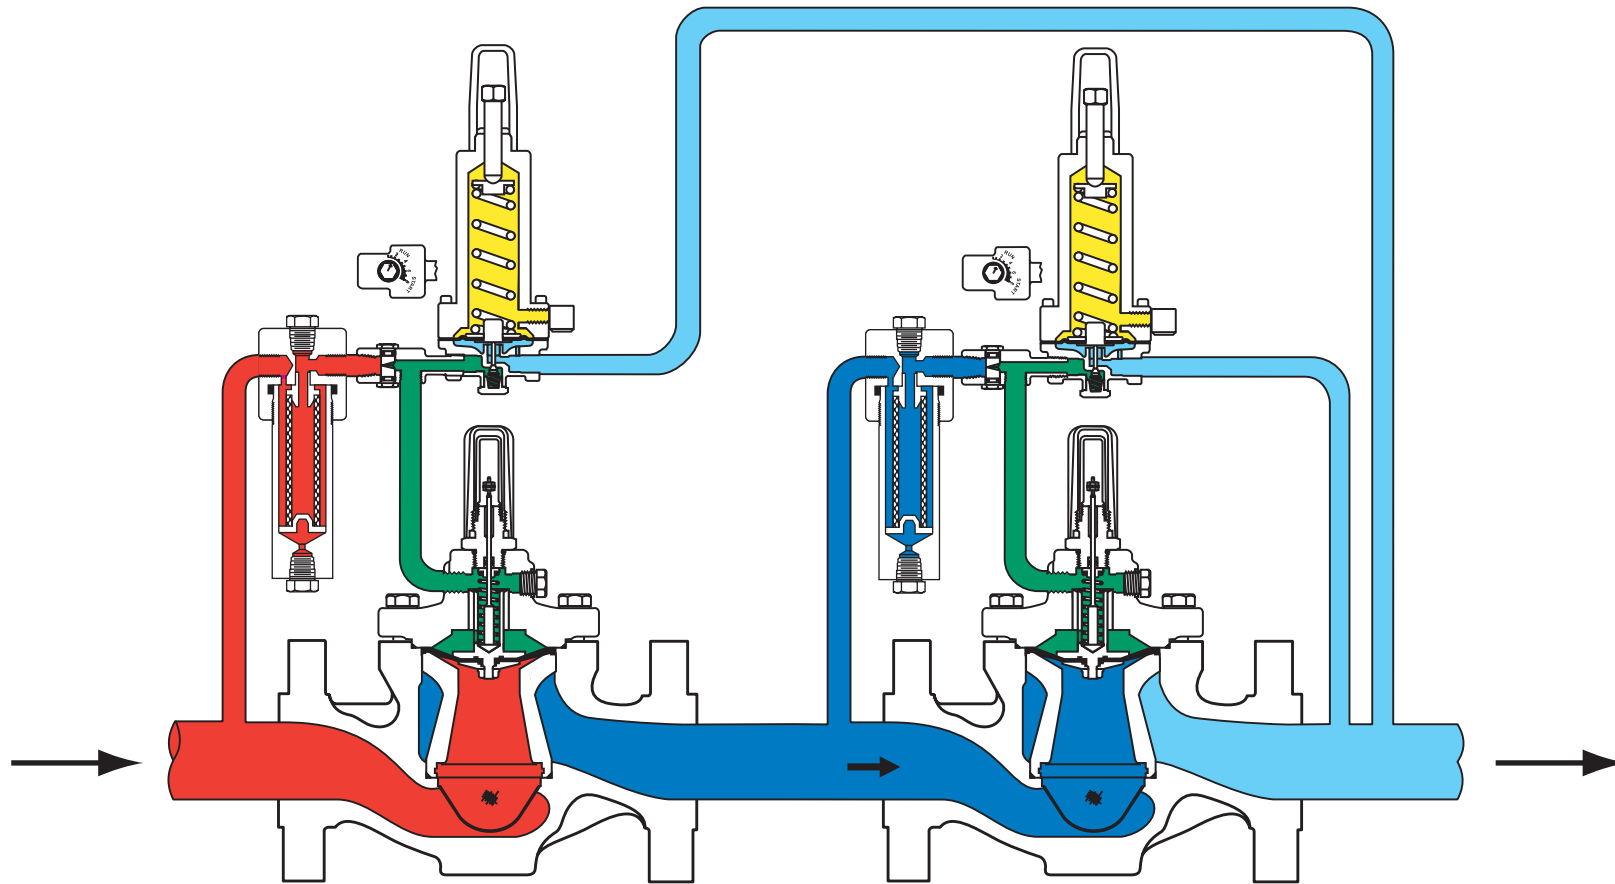

Type EZR Upstream or Downstream Wide-Open Monitor

- INLET PRESSURE
- OUTLET PRESSURE
- ATMOSPHERIC PRESSURE
- LOADING PRESSURE
- INTERMEDIATE PRESSURE

E0757