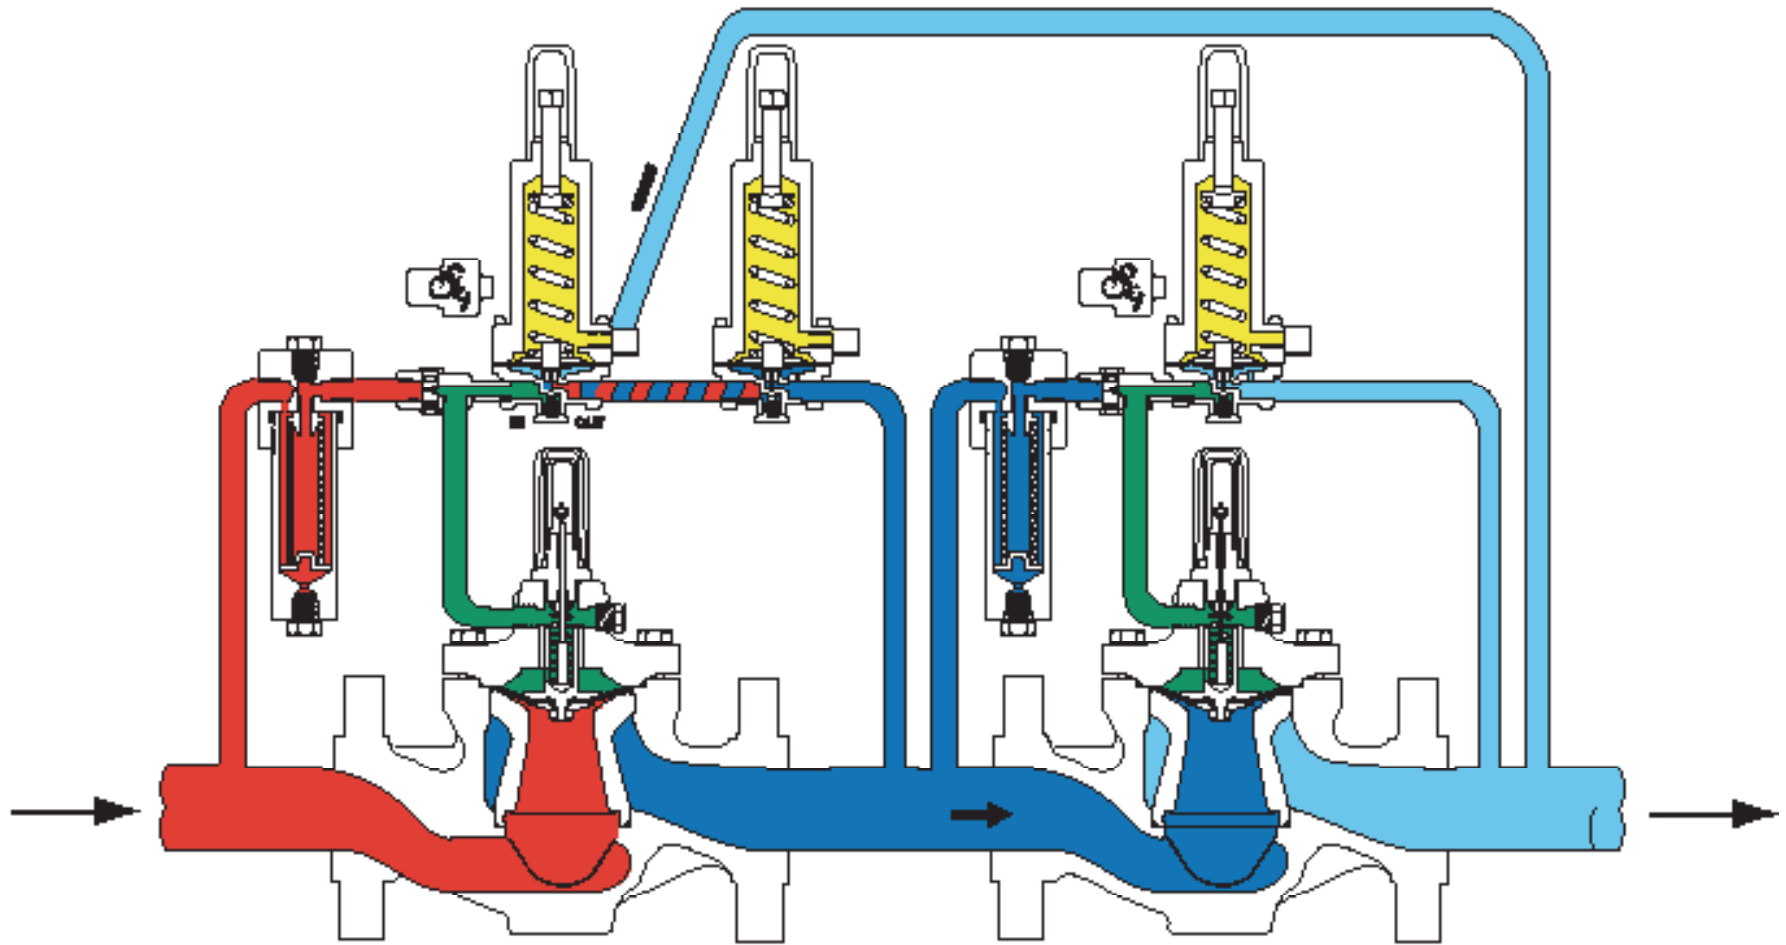

# EZR Working Monitor Schematic

E0755

- INLET PRESSURE
- OUTLET PRESSURE
- ATMOSPHERIC PRESSURE
- LOADING PRESSURE
- INTERMEDIATE PRESSURE