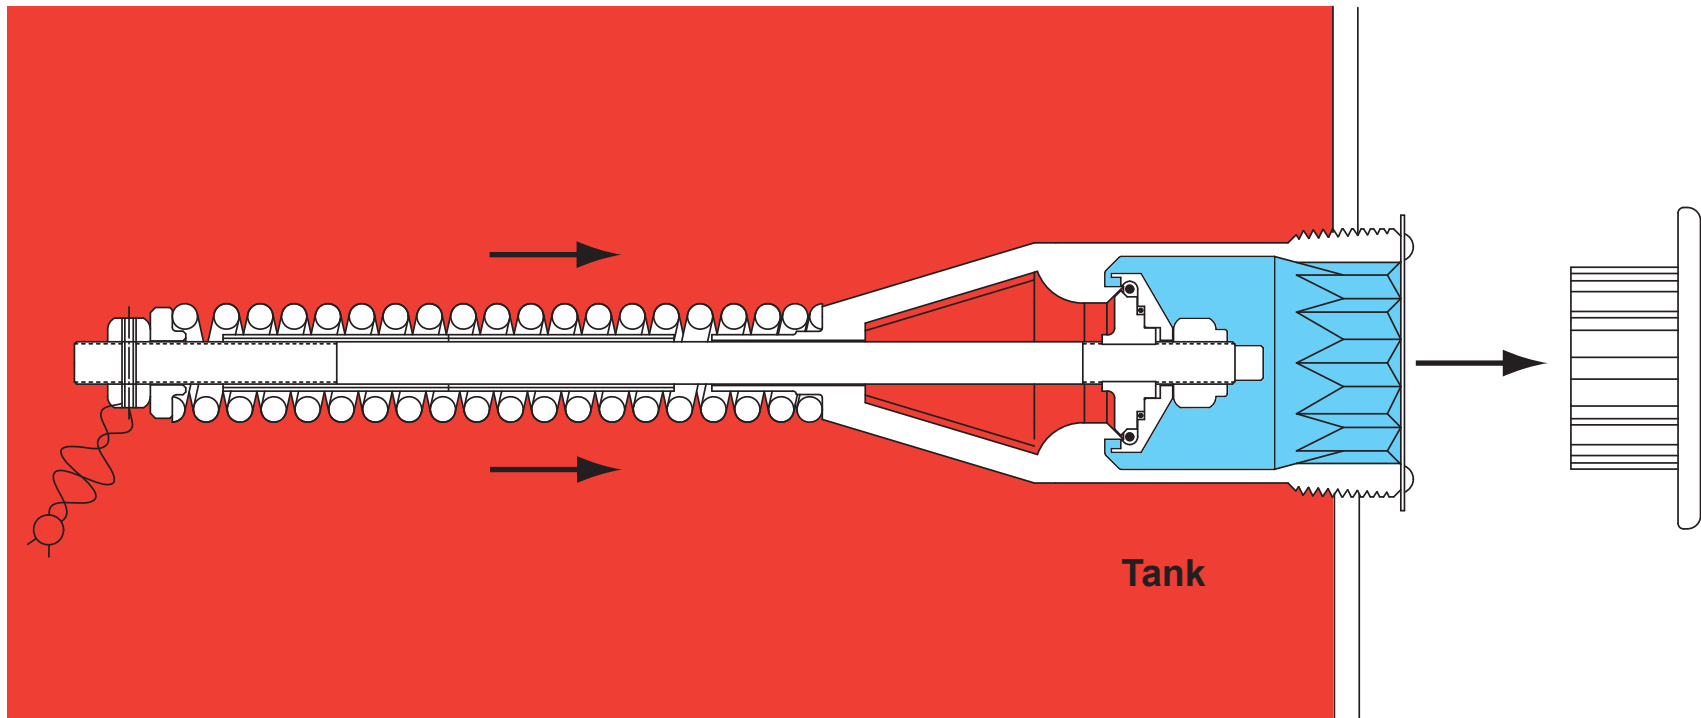

# Type H722 Flush Mounted Internal Relief Valve

 INLET PRESSURE  
 OUTLET PRESSURE