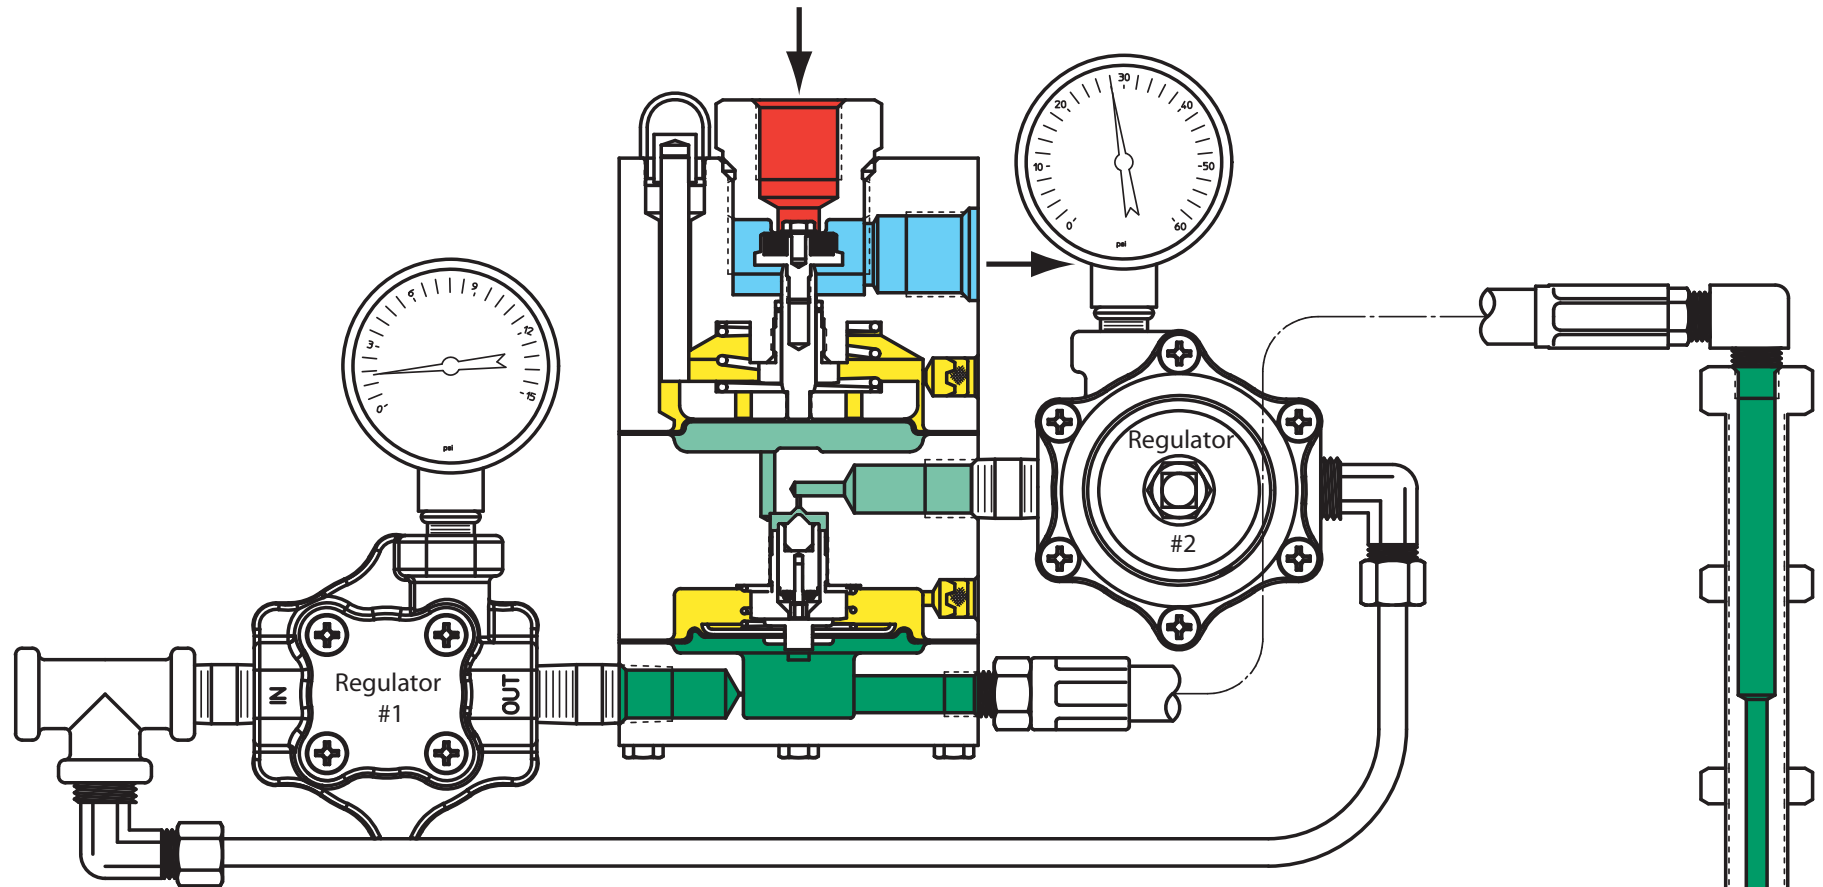

# Type N201 Cylinder Filling Valve (Closed)

- INLET PRESSURE
- OUTLET PRESSURE
- ATMOSPHERIC PRESSURE
- LOADING PRESSURE 1
- LOADING PRESSURE 2

M1124