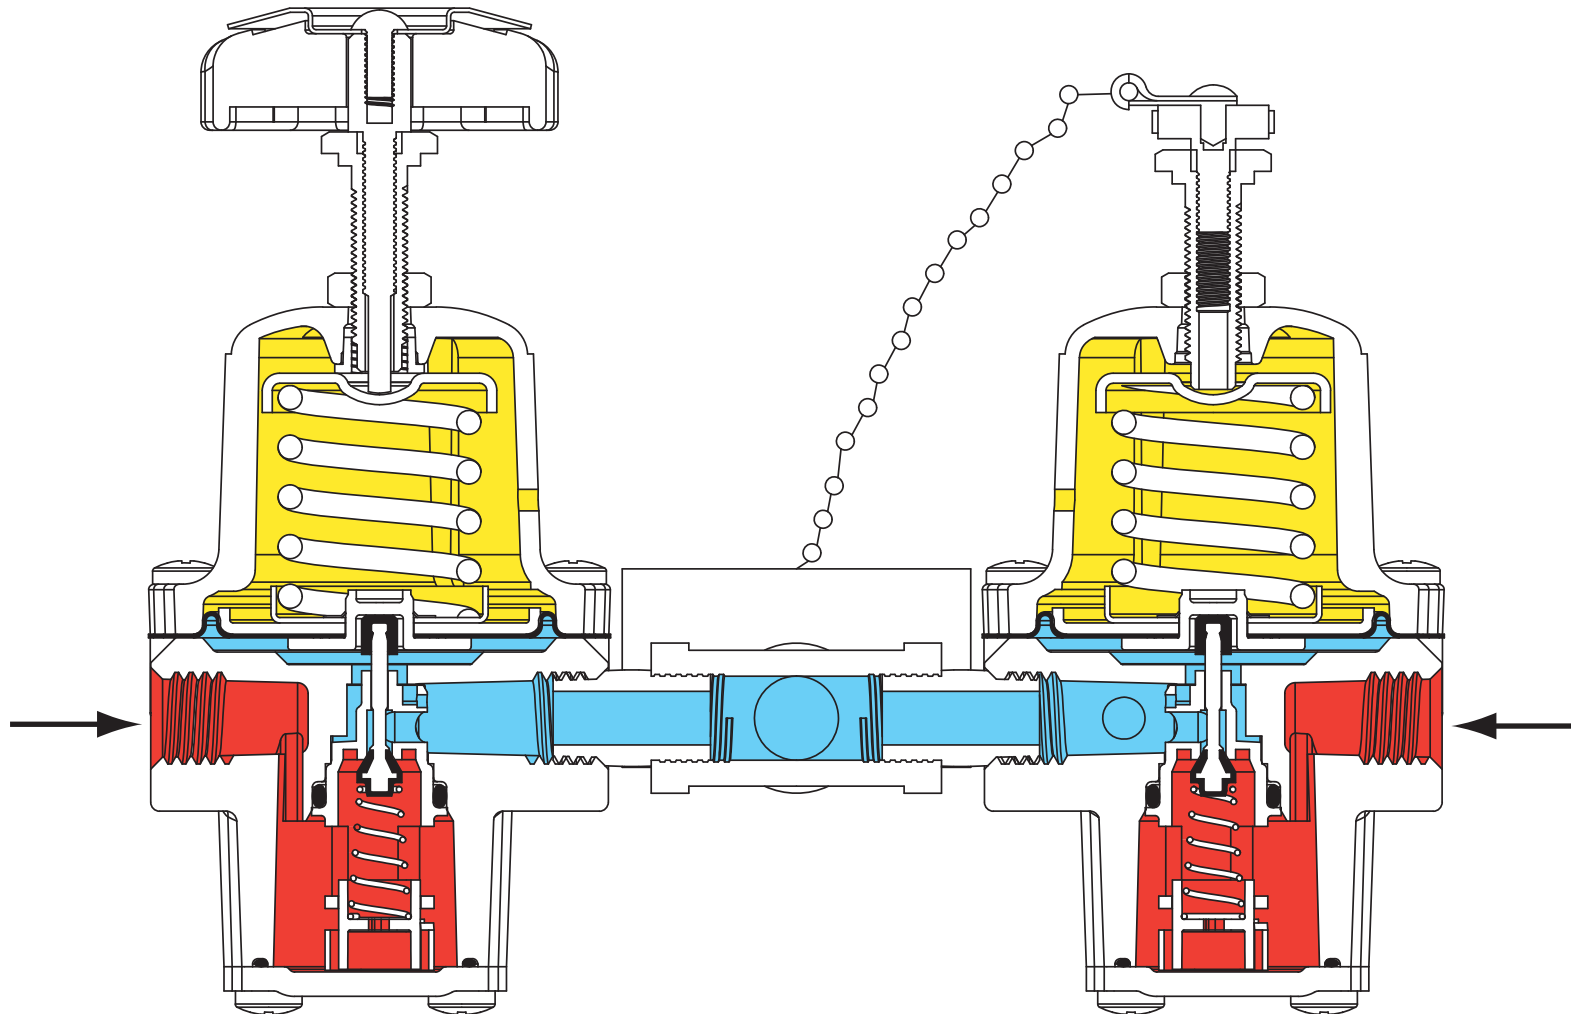

# Type R130 Changeover Regulator

■ INLET PRESSURE  
■ OUTLET PRESSURE  
■ ATMOSPHERIC PRESSURE