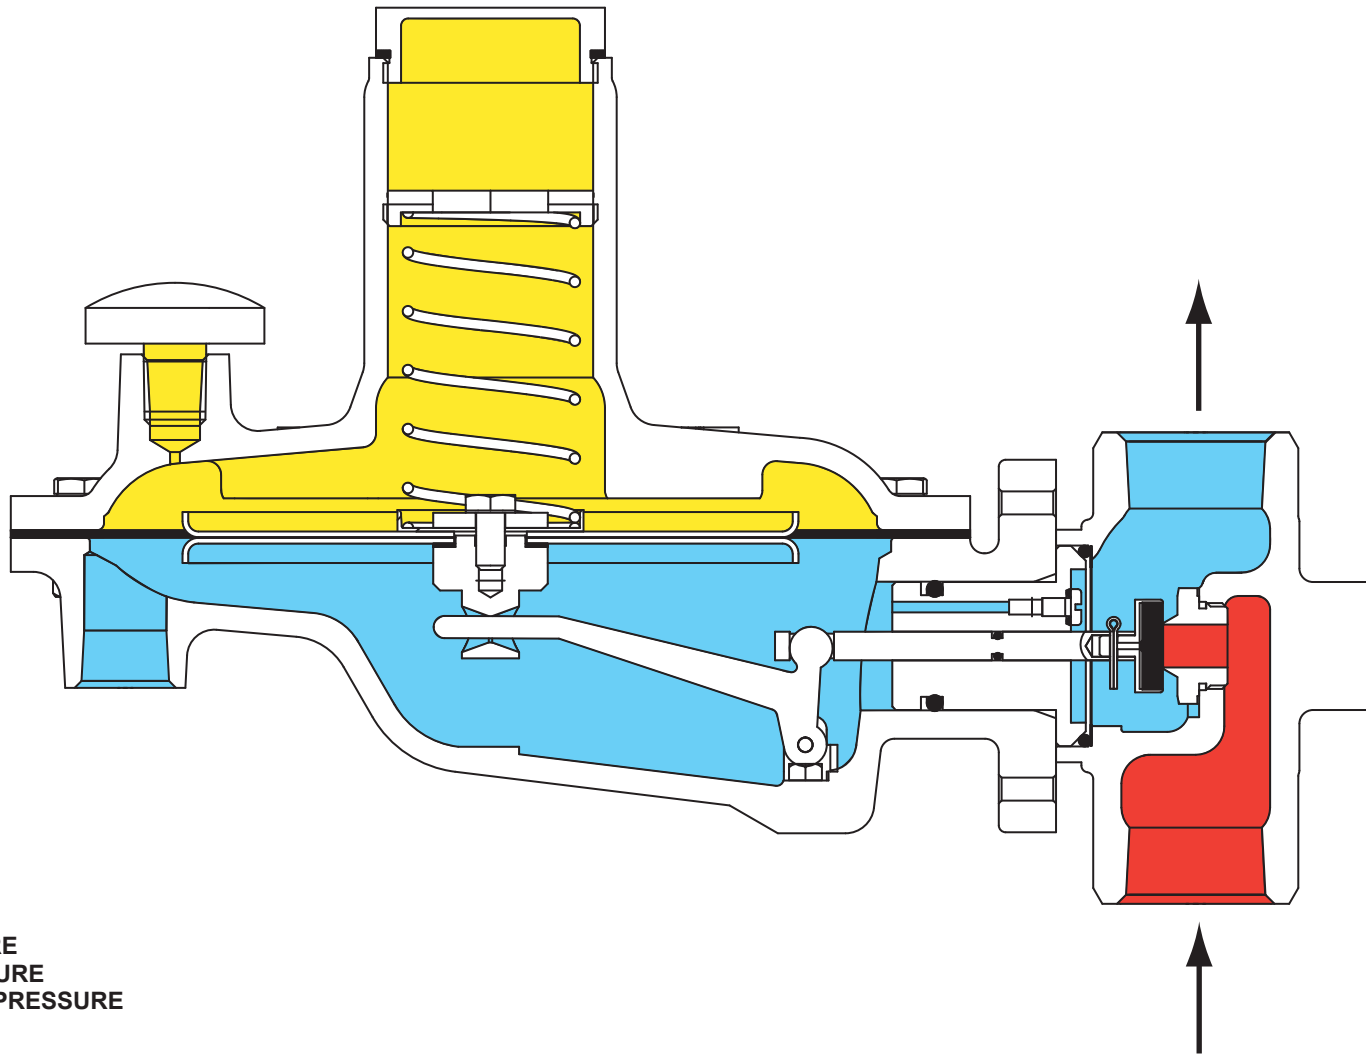

Type T205M Tank Blanketing Regulator with External Pressure Registration

■ INLET PRESSURE
■ OUTLET PRESSURE
■ ATMOSPHERIC PRESSURE