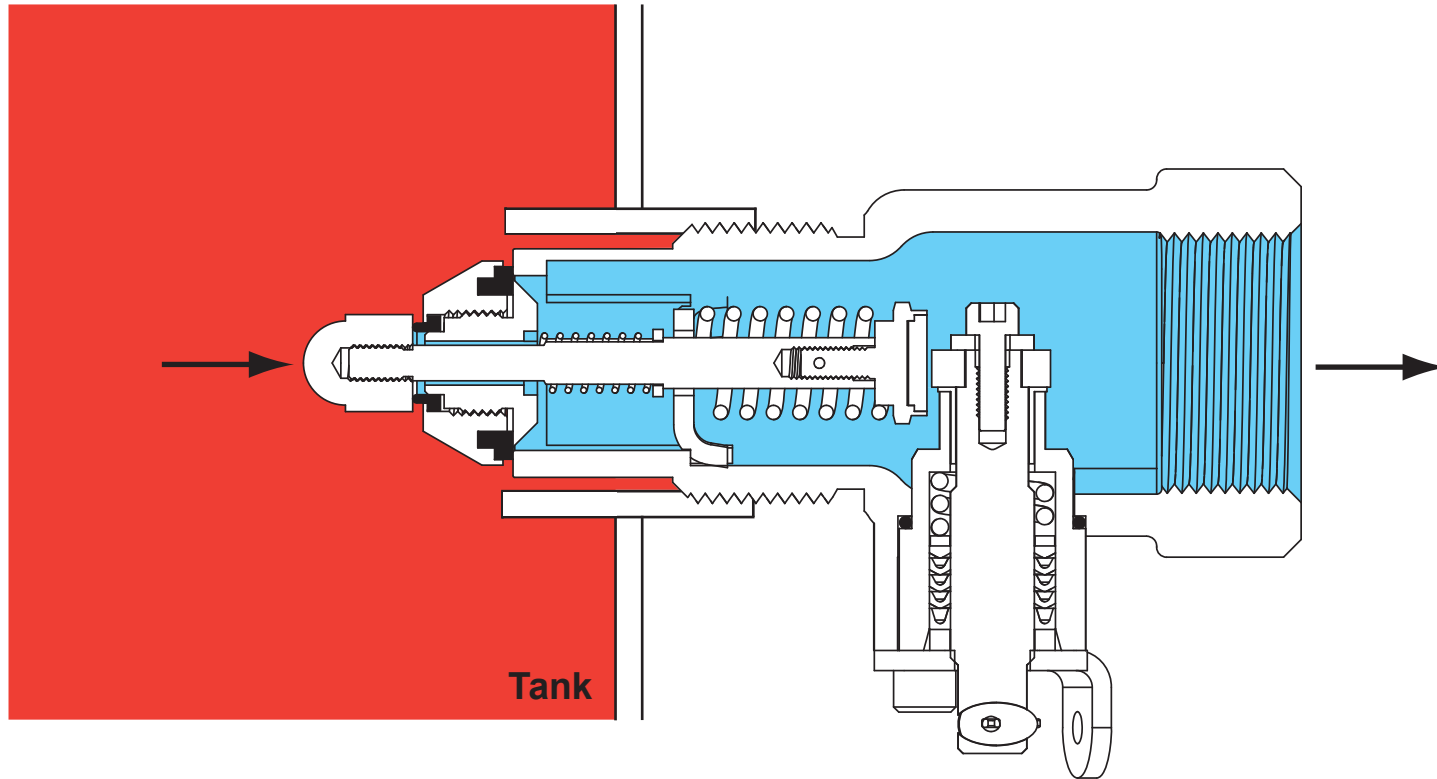

Type C407 Straight Body Internal Valve

 INLET PRESSURE
 OUTLET PRESSURE