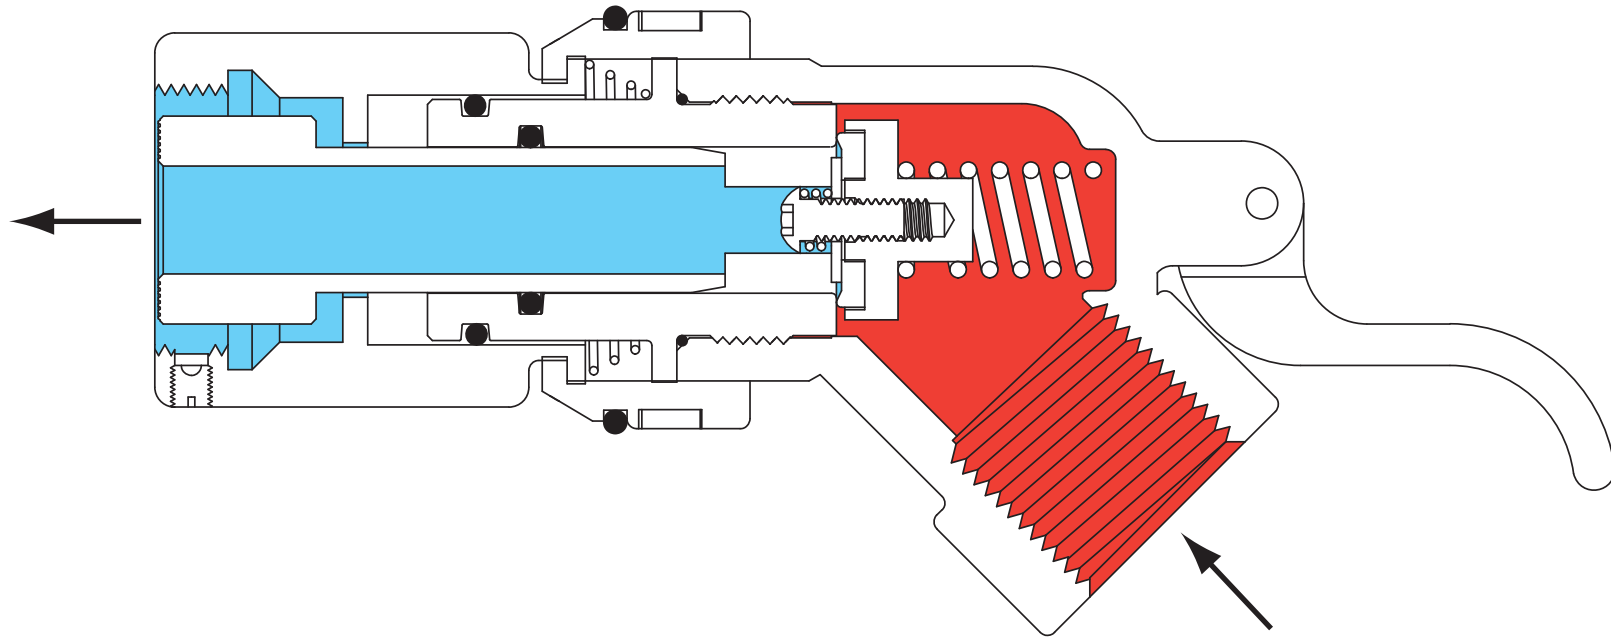

Type N480 Hose End Valve

 INLET PRESSURE
 OUTLET PRESSURE