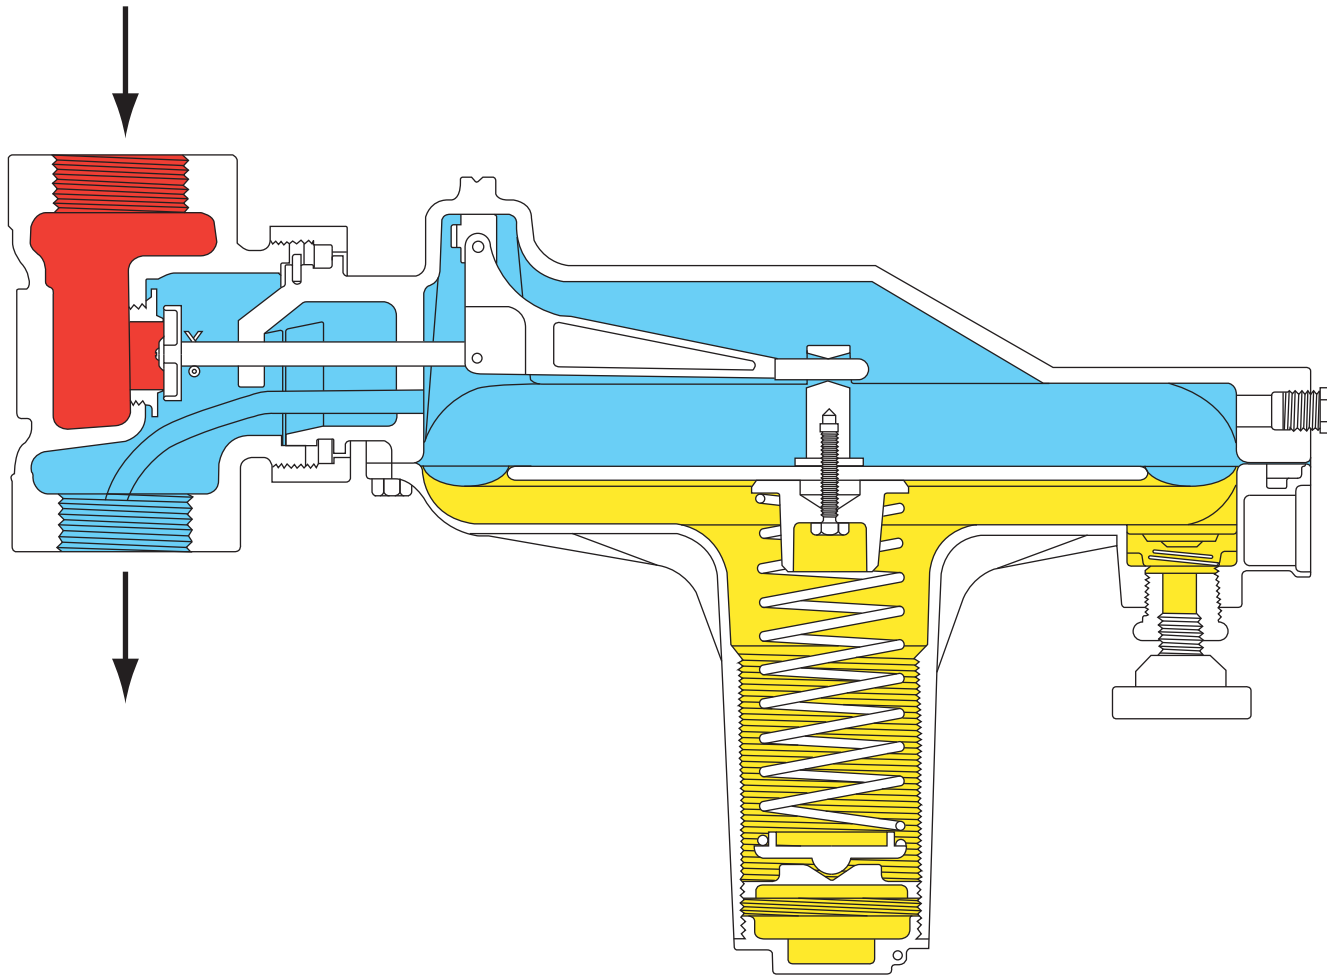

Type Y692 Gas Blanketing Regulator

- INLET PRESSURE
- OUTLET PRESSURE
- ATMOSPHERIC PRESSURE