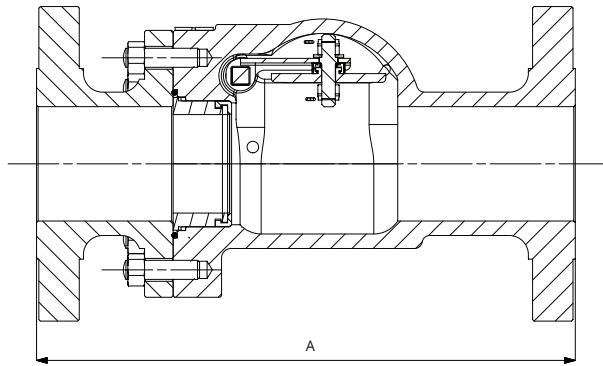

The valve may be installed on either end of the transfer hoses and typically where the hose connects the bulk plant piping to the bobtail, transport or tank car. The Type N551-24F provides a quick way of shutting off gas flow in the event of a hose rupture.

Type	Body Size	Propane Flow at 2 psi / 0.14 bar Differential, GPM / l/min	Maximum Inlet Pressure	Maximum Temperature Capability
N551-24F	3 in. CL300	850 / 3127	400 psig / 27.6 bar	160°F / 71°C*

OPTIONS	
Seat Discs	Operation Methods
Standard disc and O-ring material is Nitrile (NBR)	Manual/Cable pull standard (add P164B)
Kalrez® available	Air close P327D actuator
	Air open-close P539A actuator

TYPE N551-24F VALVE BODY

TYPE N551-24F WITH TYPE P539A ACTUATOR

TYPE N551-24F WITH LATCH BLOCK OR
TYPE P327D PNEUMATIC RELEASE

Type N551 Flanged Dimensions

Actuator Type	in. / mm		
	A	B	C
P539A	14 / 359	8.25 / 210	8.82 / 224
STD. or P327D	14 / 359	8.25 / 210	6.98 / 177