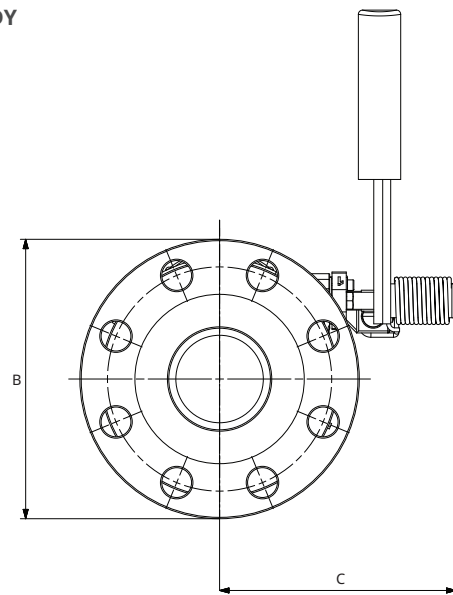

The valve may be installed on either end of the transfer hoses and typically where the hose connects the bulk plant piping to the bobtail, transport or tank car. The Type N551-24F provides a quick way of shutting off gas flow in the event of a hose rupture.

Type	Body Size	Propane Flow at 2 psi / 0.14 bar Differential, GPM / l/min	Maximum Inlet Pressure	Maximum Temperature Capability
N551-24F	3 in. CL300	850 / 3127	400 psig / 27.6 bar	160°F / 71°C*

OPTIONS	
Seat Discs	Operation Methods
Standard disc and O-ring material is Nitrile (NBR)	Manual/Cable pull standard (add P164B)
Kalrez® available	Air close P327D actuator
	Air open-close P539A actuator

TYPE N551-24F VALVE BODY

TYPE N551-24F WITH TYPE P539A ACTUATOR

TYPE N551-24F WITH LATCH BLOCK OR
TYPE P327D PNEUMATIC RELEASE

Type N551 Flanged Dimensions

Actuator Type	in. / mm		
	A	B	C
P539A	14 / 359	8.25 / 210	8.82 / 224
STD. or P327D	14 / 359	8.25 / 210	6.98 / 177