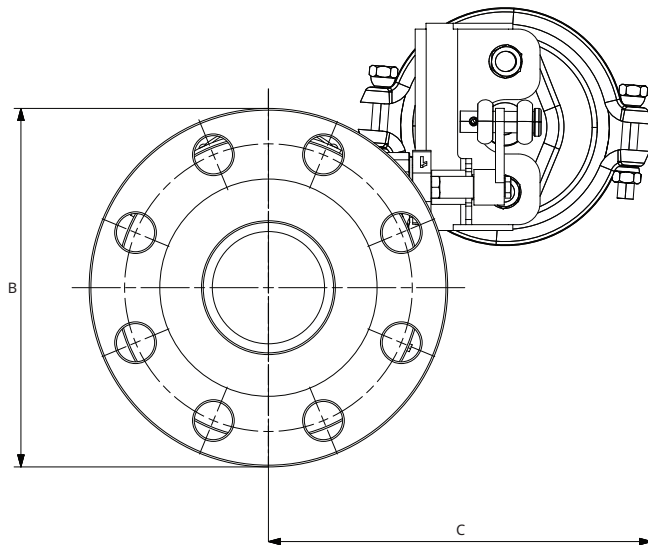

The valve may be installed on either end of the transfer hoses and typically where the hose connects the bulk plant piping to the bobtail, transport or tank car. The Type N551-24F provides a quick way of shutting off gas flow in the event of a hose rupture.

Type	Body Size	Propane Flow at 2 psi / 0.14 bar Differential, GPM / l/min	Maximum Inlet Pressure	Maximum Temperature Capability
N551-24F	3 in. CL300	850 / 3127	400 psig / 27.6 bar	160°F / 71°C*

OPTIONS	
Seat Discs	Operation Methods
Standard disc and O-ring material is Nitrile (NBR)	Manual/Cable pull standard (add P164B)
Kalrez® available	Air close P327D actuator
	Air open-close P539A actuator

TYPE N551-24F VALVE BODY

TYPE N551-24F WITH TYPE P539A ACTUATOR

TYPE N551-24F WITH LATCH BLOCK OR
TYPE P327D PNEUMATIC RELEASE

Type N551 Flanged Dimensions

Actuator Type	in. / mm		
	A	B	C
P539A	14 / 359	8.25 / 210	8.82 / 224
STD. or P327D	14 / 359	8.25 / 210	6.98 / 177