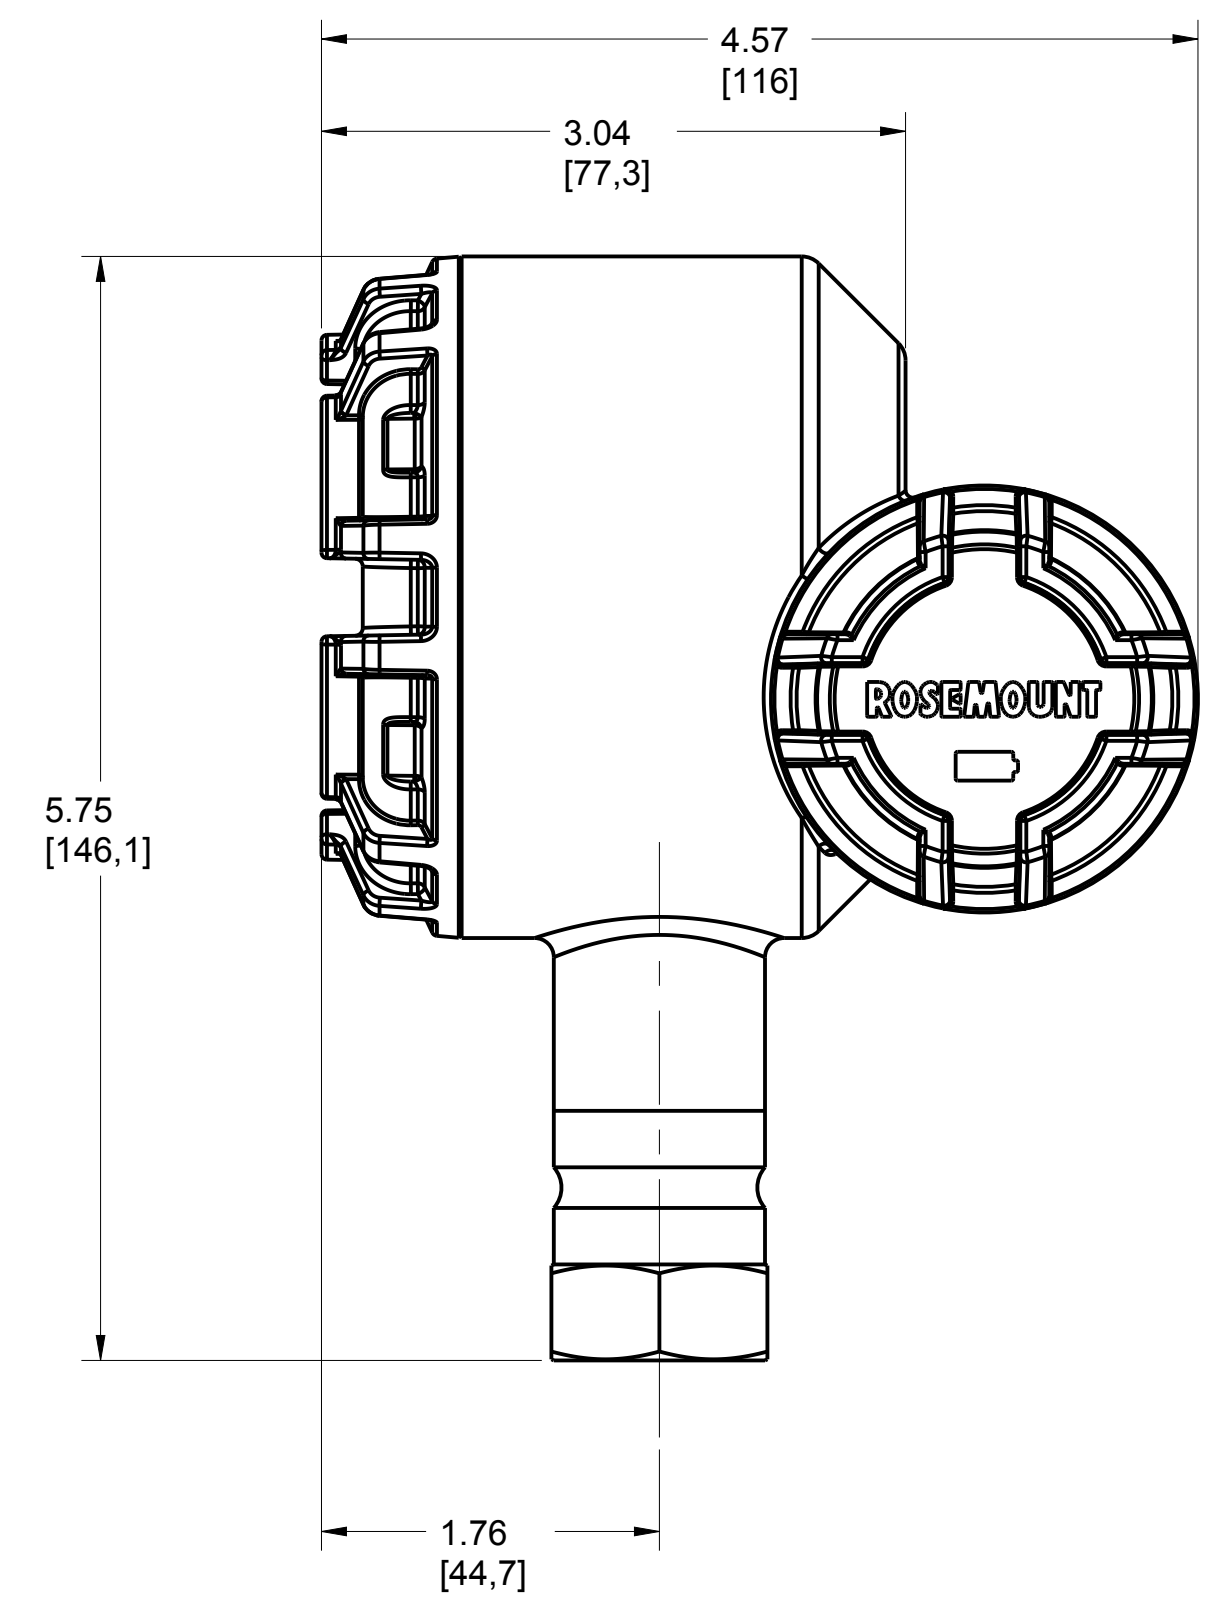

ROSEMOUNT 248 WIRELESS TEMPERATURE TRANSMITTER

REVISION TABLE			
REVISION	ECO NO.	APP'D	DATE
AD	RTC1066429	A. DIERKER	8/30/16
DESCRIPTION			
REMOVE PAGE 1 AND 2. CHANGE BRAKET VIEW			

1. .60 [15.24] CLEARANCE REQUIRED TO REMOVE COVERS.

NOTES:

©2015 ROSEMOUNT INC.
ROSEMOUNT INC. CERTIFIES
THIS DRAWING IS MADE IN
ACCORDANCE WITH THE
ROSEMOUNT ENGINEERING
SPECIFICATIONS.
UNIT NOTES IN INCHES (mm).
REFERENCE ROSEMOUNT
PRODUCT SPECIFICATIONS.
CLICK HERE

3RD ANGLE SIZE D SCALE NTS

EMERSON

TITLE ROSEMOUNT 248 WIRELESS
TYPE I DRAWING

DR.	JLA	5/8/15	DRAWING NO.	00248-7000
APP'D	BEN JAFFRAY	5/8/15		
CAD MAINTAINED, (PROE)			SHEET 1 OF 1	