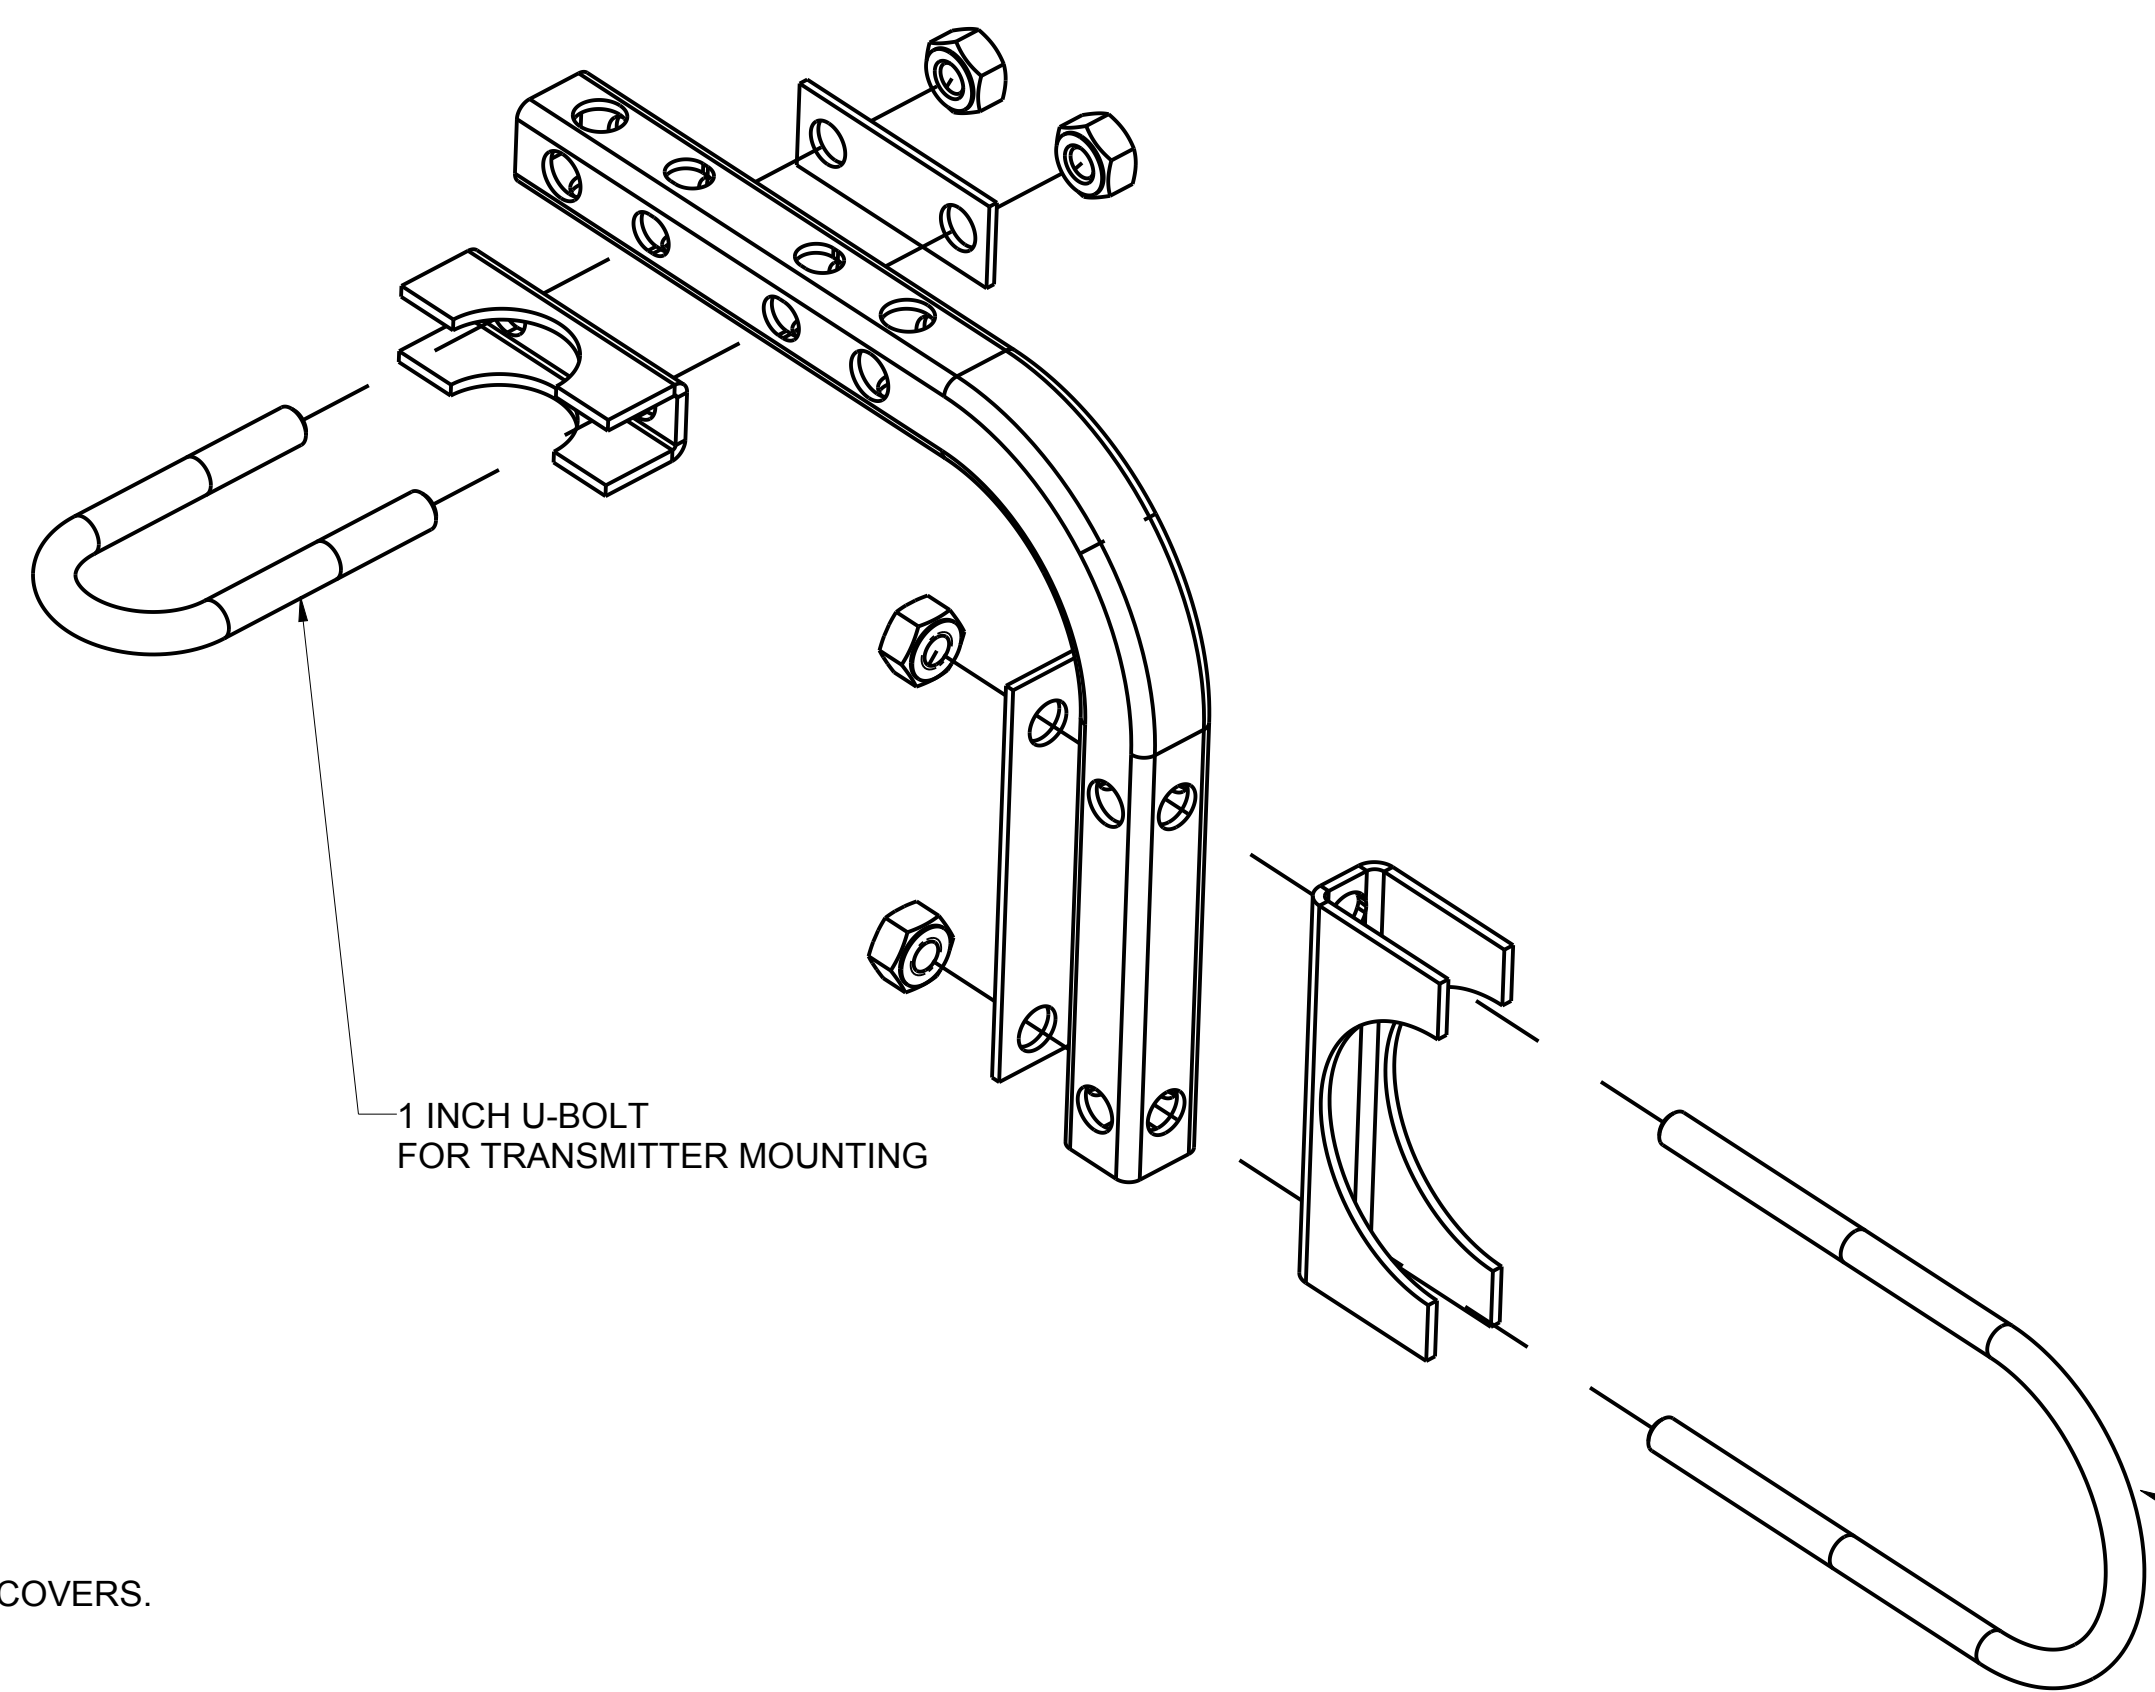

ROSEMOUNT 248 WIRELESS TEMPERATURE TRANSMITTER

REVISION TABLE			
REVISION	ECO NO.	APP'D	DATE
AD	RTC1066429	A. DIERKER	8/30/16
DESCRIPTION			
REMOVE PAGE 1 AND 2. CHANGE BRAKET VIEW			

1. .60 [15.24] CLEARANCE REQUIRED TO REMOVE COVERS.

3RD ANGLE SIZE D SCALE NTS

EMERSON

TITLE ROSEMOUNT 248 WIRELESS
TYPE I DRAWING

DR.	JLA	5/8/15	DRAWING NO.	00248-7000
APP'D	BEN JAFFRAY	5/8/15		
CAD MAINTAINED, (PROE)			SHEET 1 OF 1	