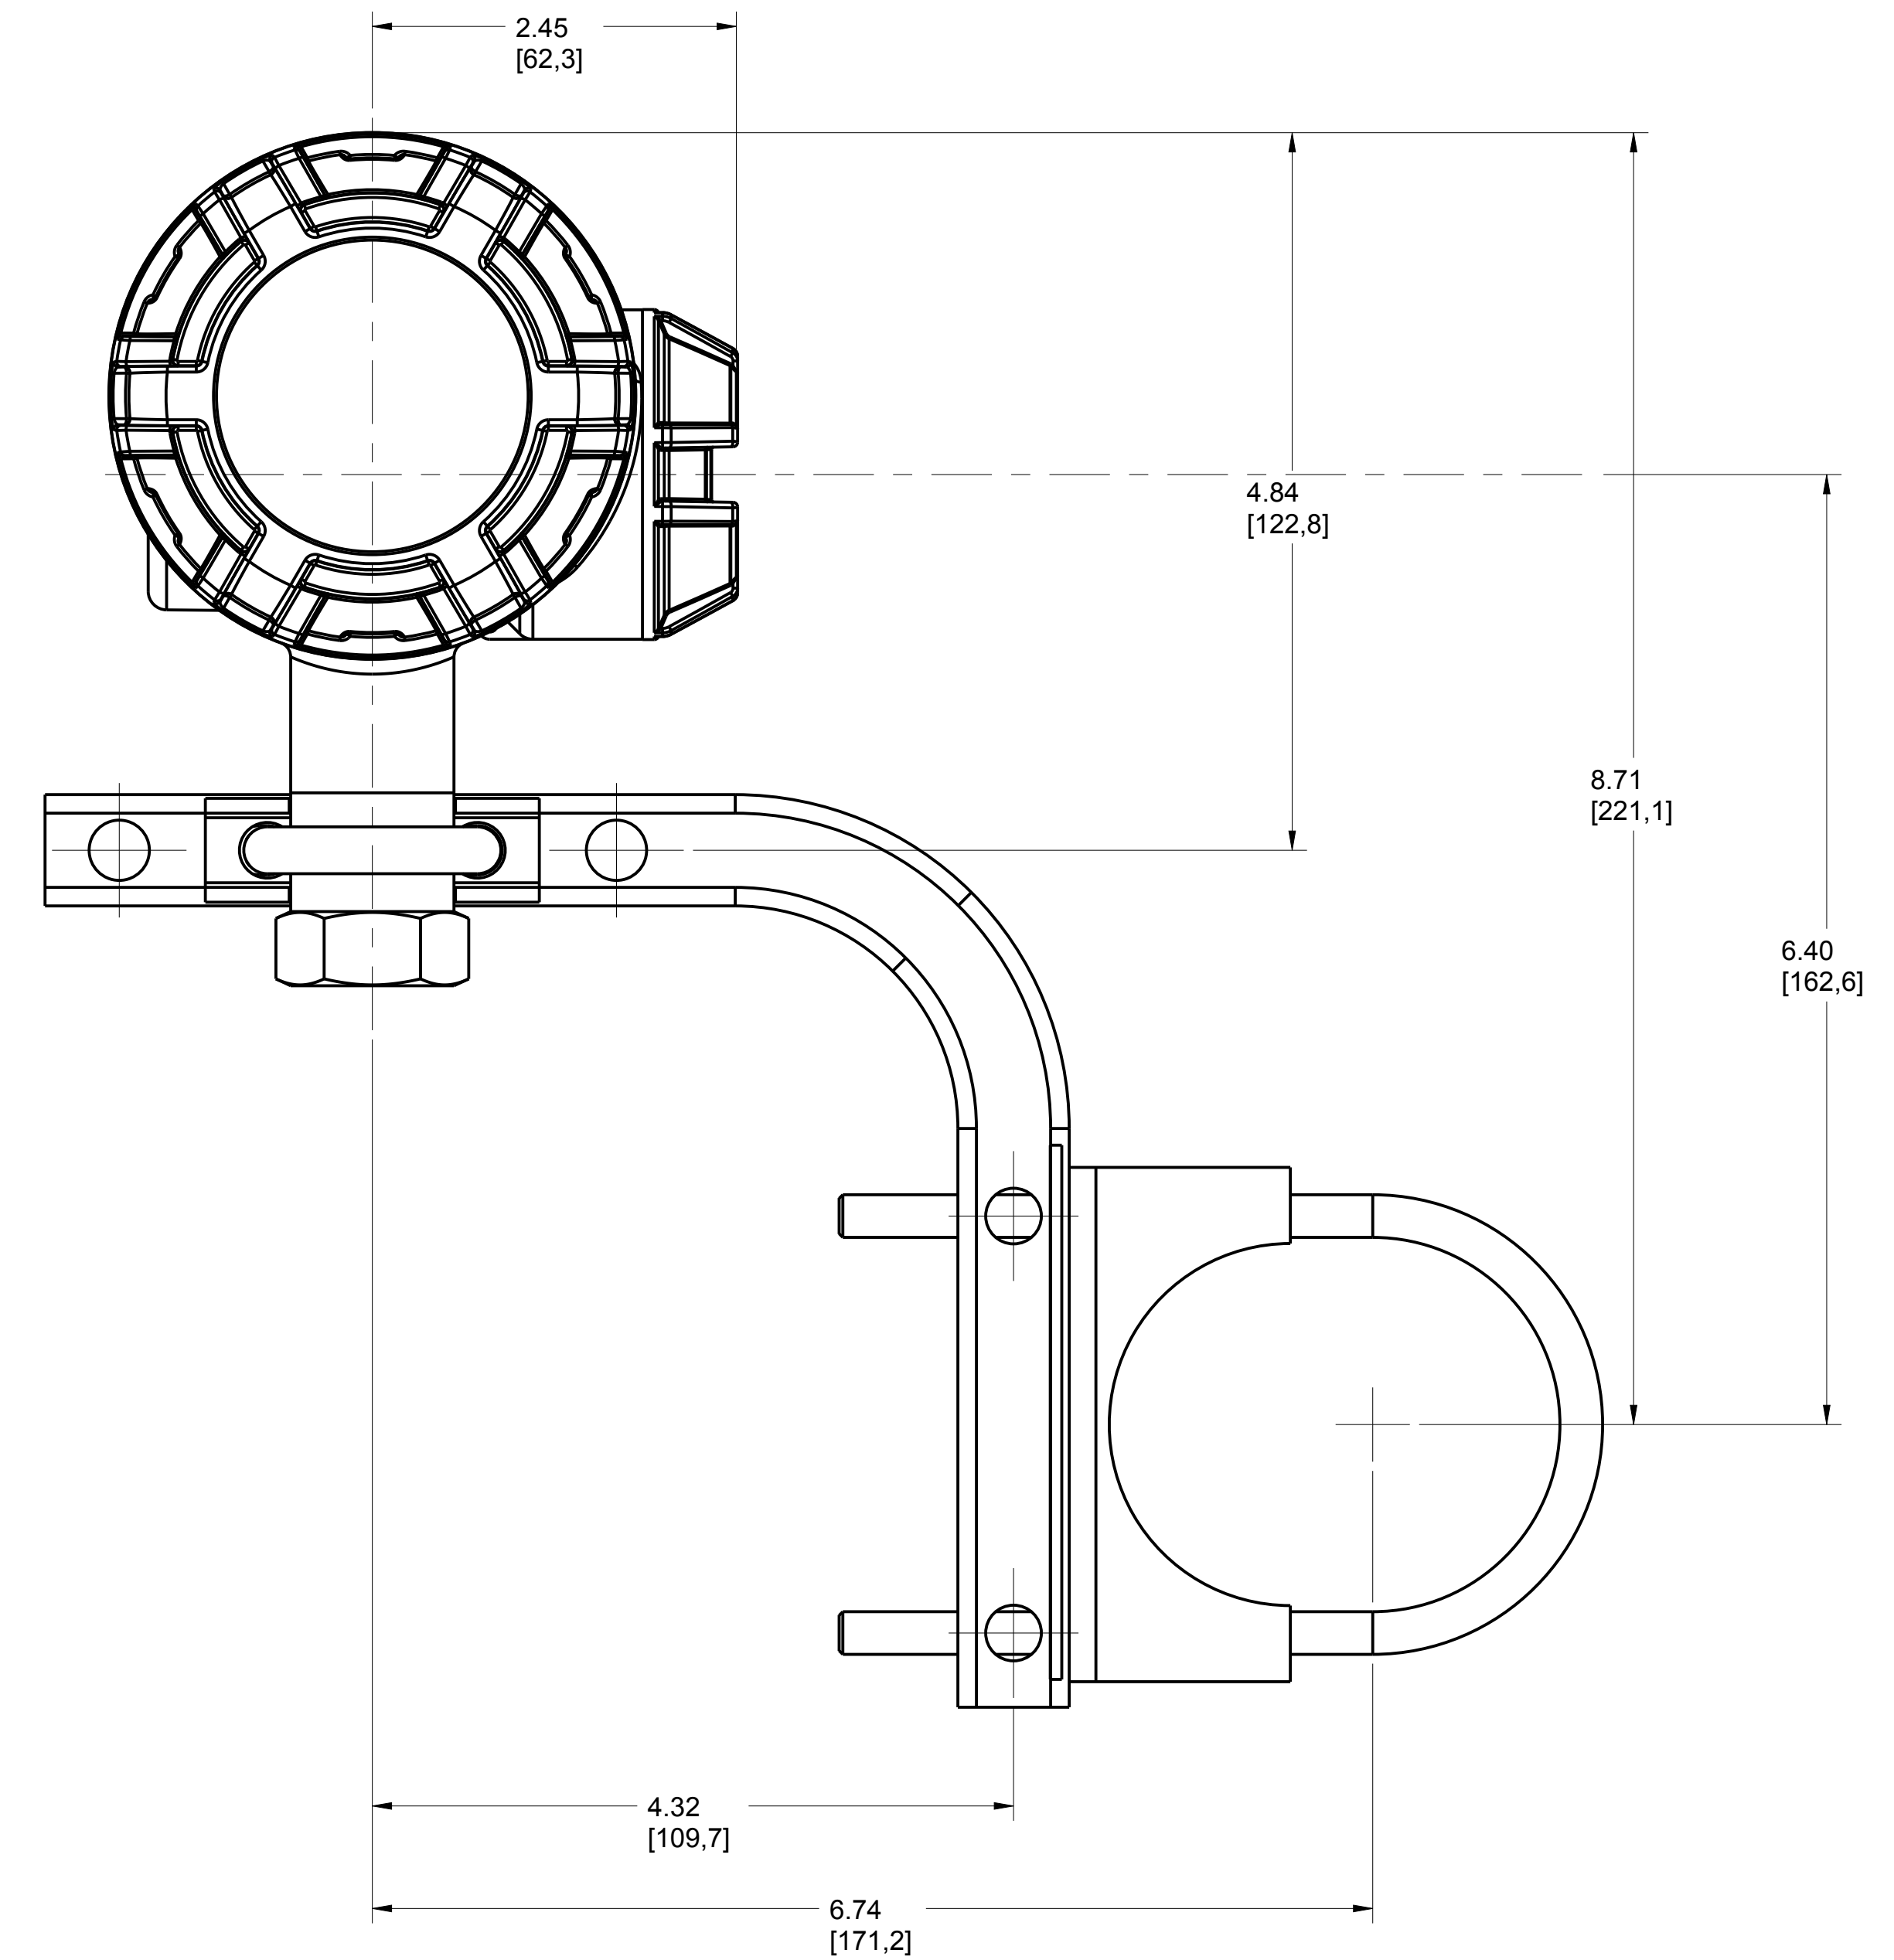

ROSEMOUNT 248 WIRELESS TEMPERATURE TRANSMITTER

REVISION TABLE			
REVISION	ECO NO.	APP'D	DATE
AD	RTC1066429	A. DIERKER	8/30/16
DESCRIPTION			
REMOVE PAGE 1 AND 2. CHANGE BRAKET VIEW			

1. .60 [15.24] CLEARANCE REQUIRED TO REMOVE COVERS.

NOTES:

©2015 ROSEMOUNT INC.
ROSEMOUNT INC. CERTIFIES
THIS DRAWING IS MADE IN
ACCORDANCE WITH THE
ROSEMOUNT ENGINEERING
SPECIFICATIONS.
UNIT NOTES IN INCHES (mm).
REFERENCE ROSEMOUNT
PRODUCT SPECIFICATIONS.
CLICK HERE

3RD ANGLE SIZE D SCALE NTS

EMERSON

TITLE ROSEMOUNT 248 WIRELESS
TYPE I DRAWING

DR.	JLA	5/8/15	DRAWING NO.	00248-7000
APP'D	BEN JAFFRAY	5/8/15		
CAD MAINTAINED, (PROE)			SHEET 1 OF 1	